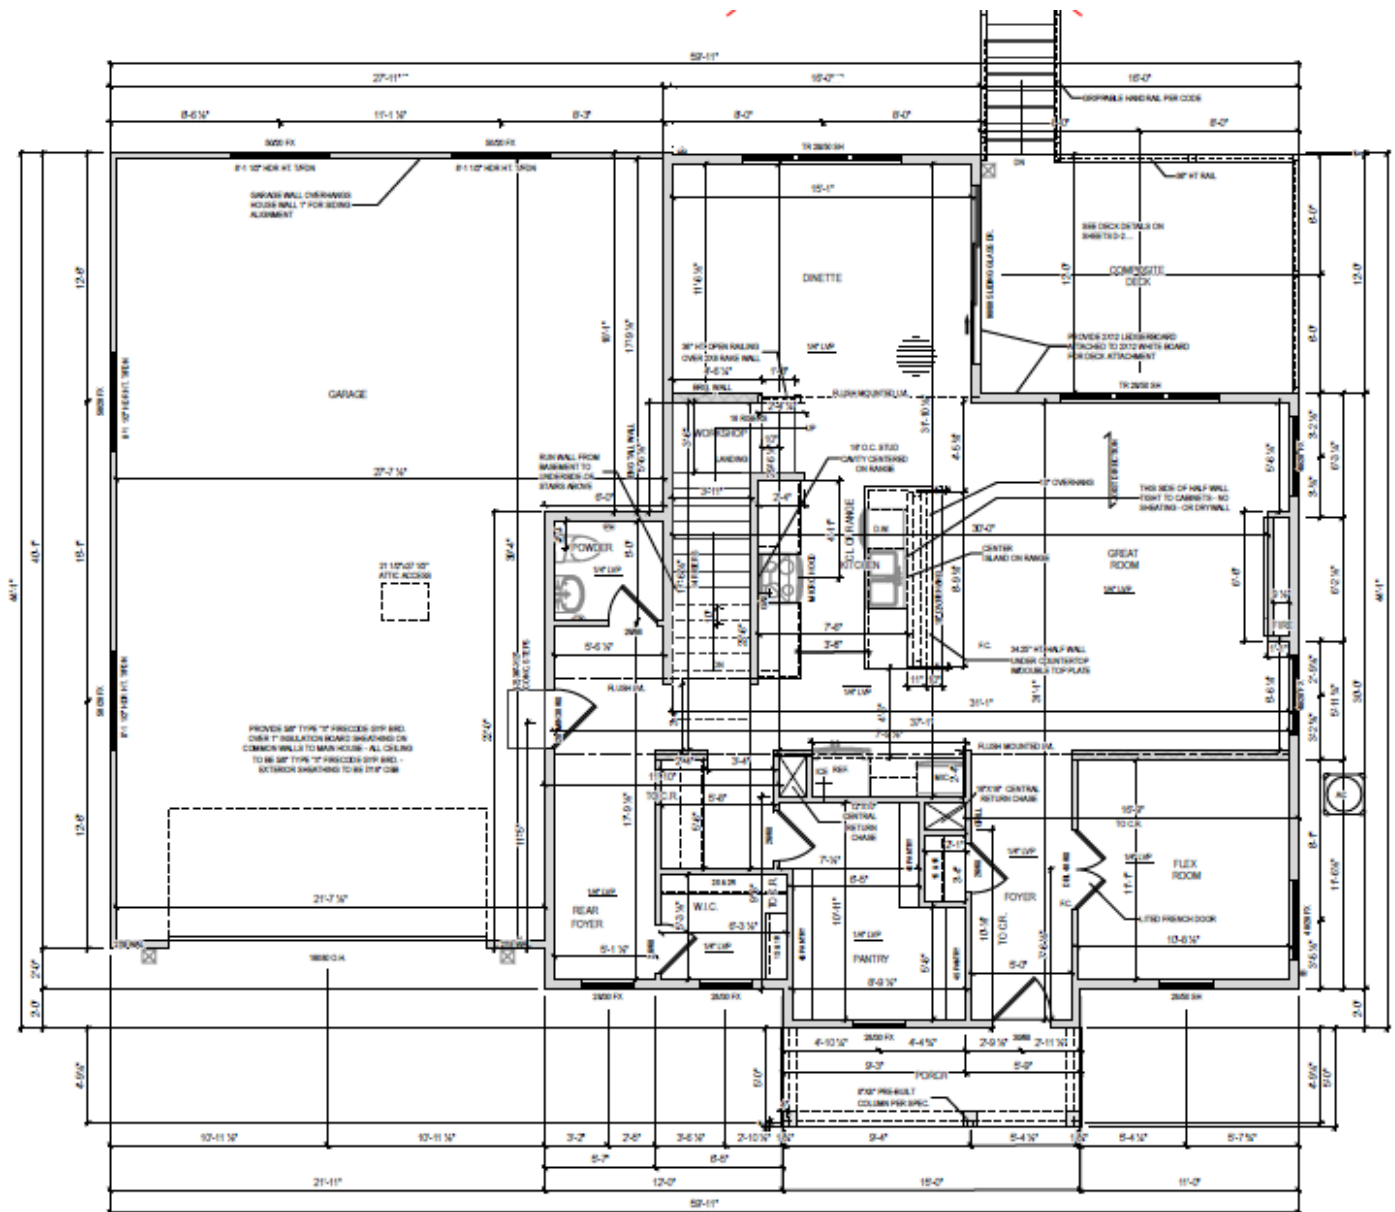

1114 Reese Trail

Wauunakee, WI 53597

Call Today
(608) 401-4769

The information, text, graphics and links provided herein are provided by Tim O'Brien Homes as a convenience to its customers. Tim O'Brien Homes does not guarantee the accuracy or completeness of the information, text, graphics, links and other items contained on this website or any other website. All prices, promotions and specifications are subject to change at any time without notice based on the discretion of Tim O'Brien Homes.