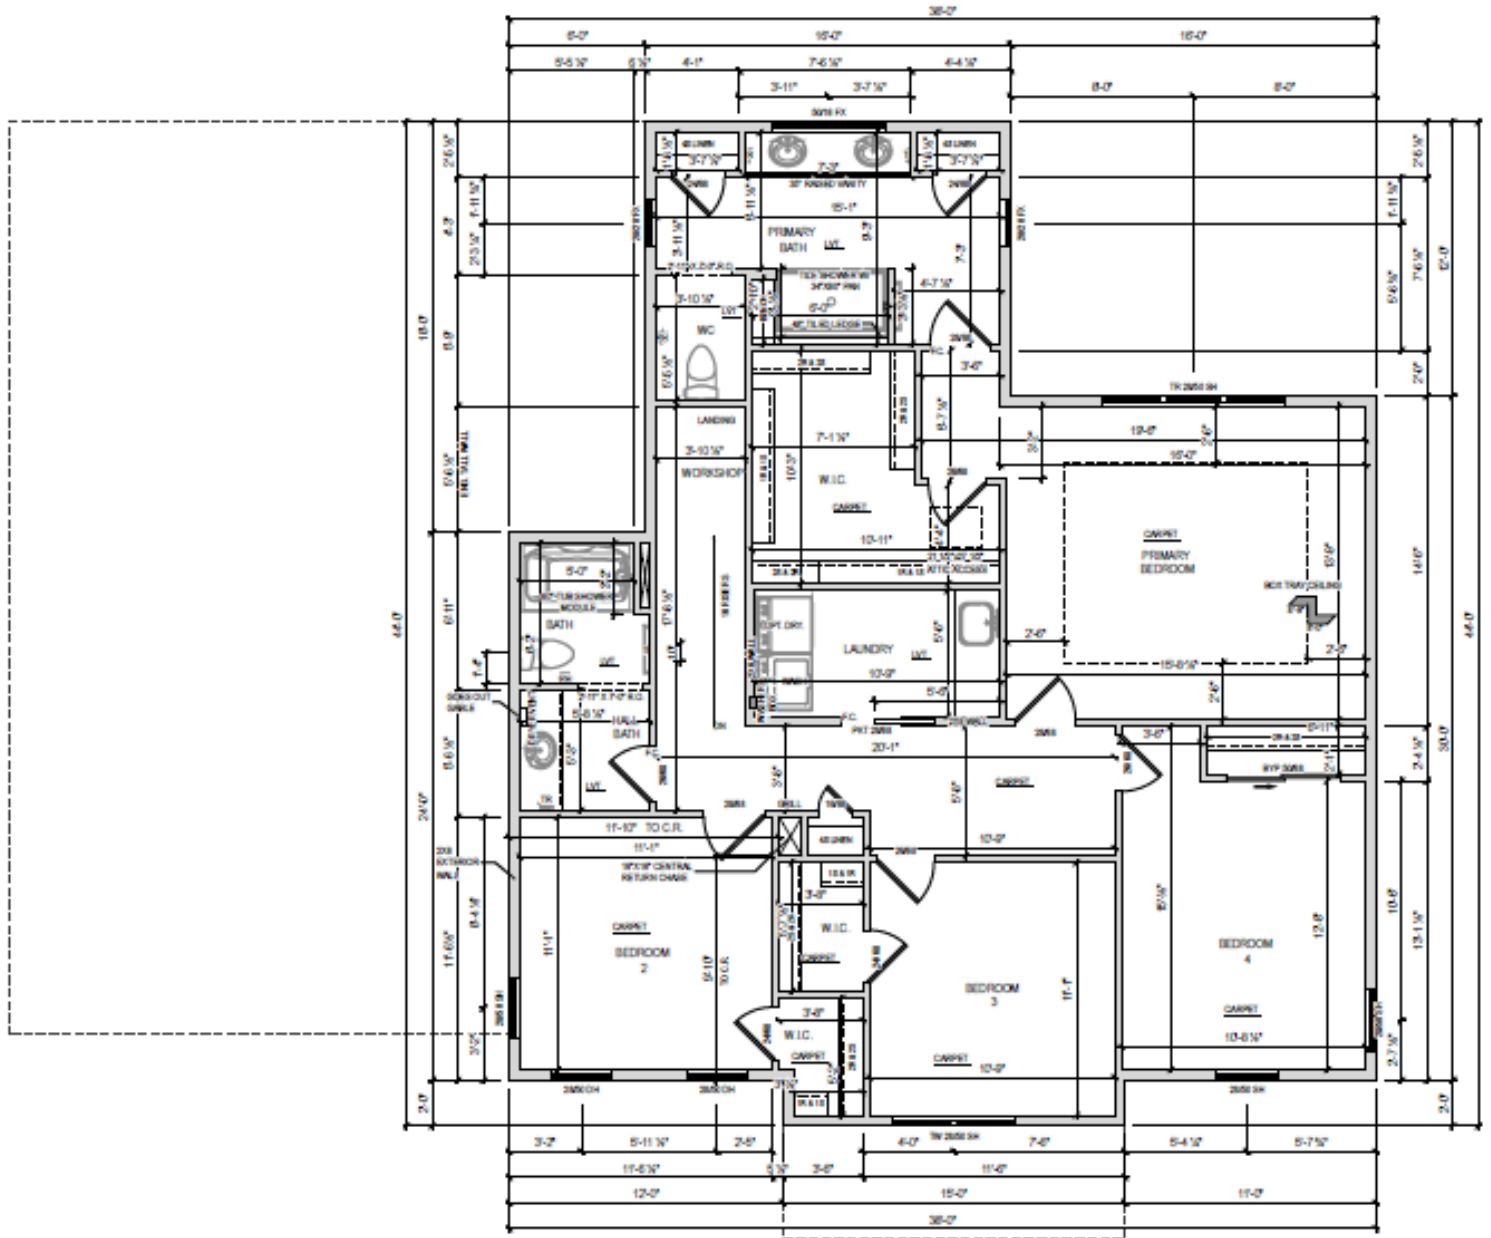

1114 Reese Trail

Wauwaukee, WI 53597

Call Today
(608) 401-4769

The information, text, graphics and links provided herein are provided by Tim O'Brien Homes as a convenience to its customers. Tim O'Brien Homes does not guarantee the accuracy or completeness of the information, text, graphics, links and other items contained on this website or any other website. All prices, promotions and specifications are subject to change at any time without notice based on the discretion of Tim O'Brien Homes.