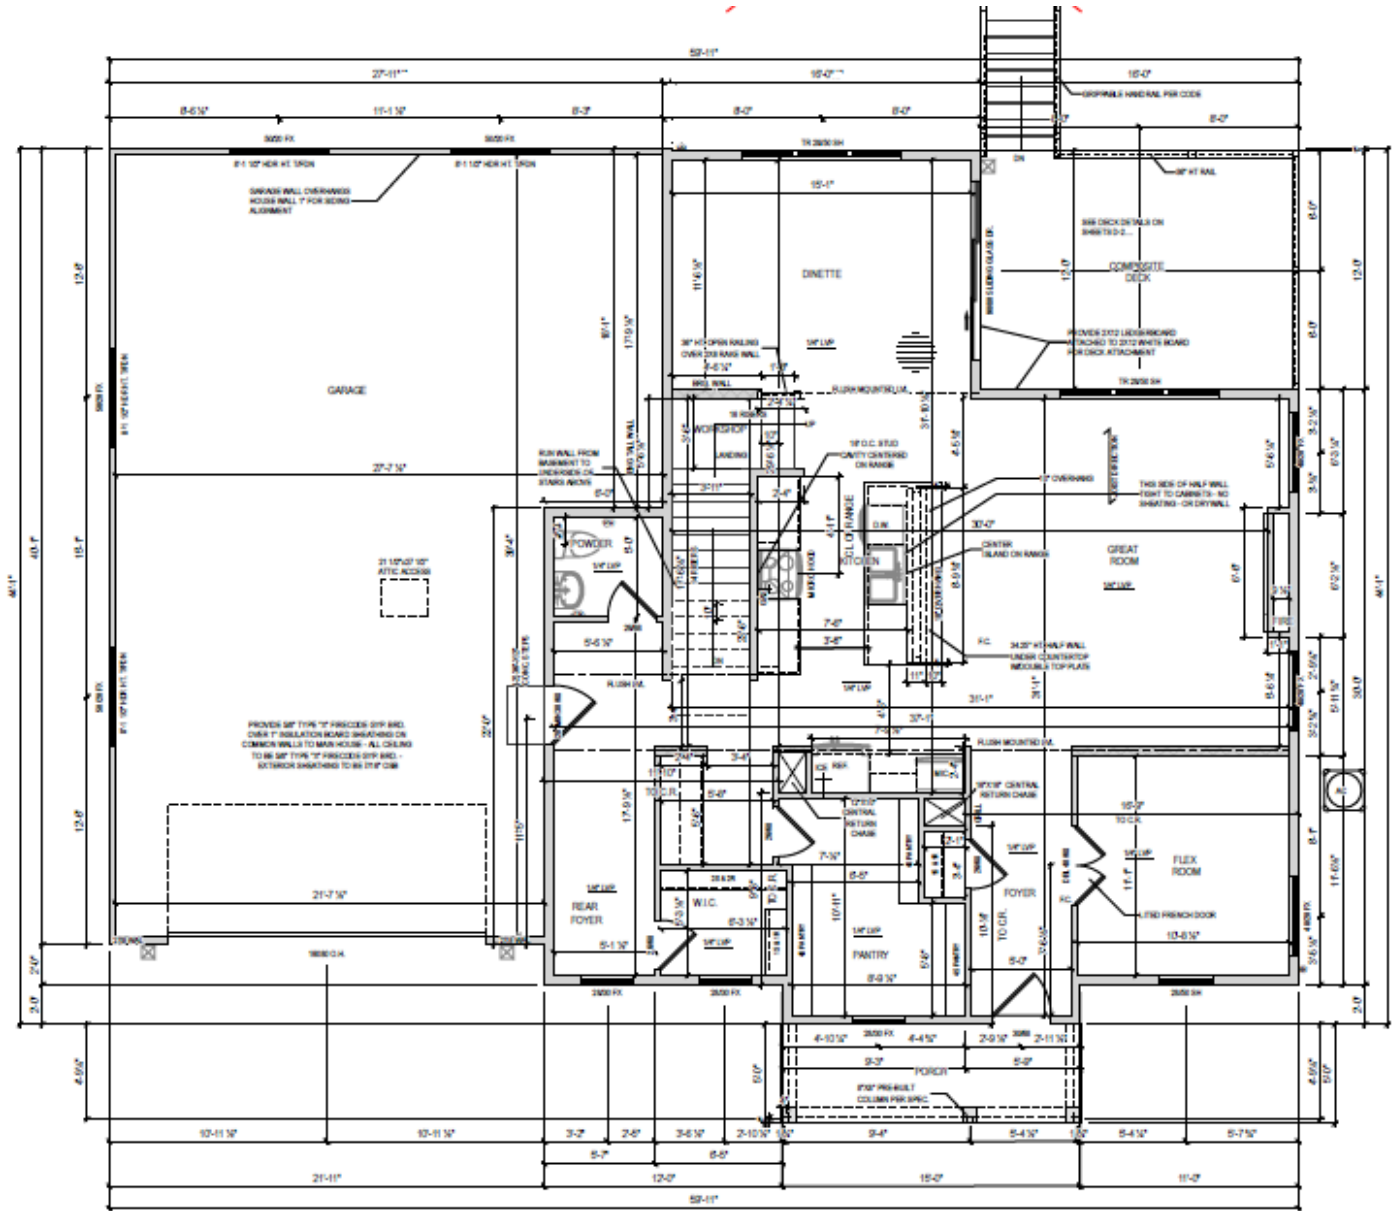

1114 Reese Trail

Wauwaukee, WI 53597

Call Today
(608) 401-4769