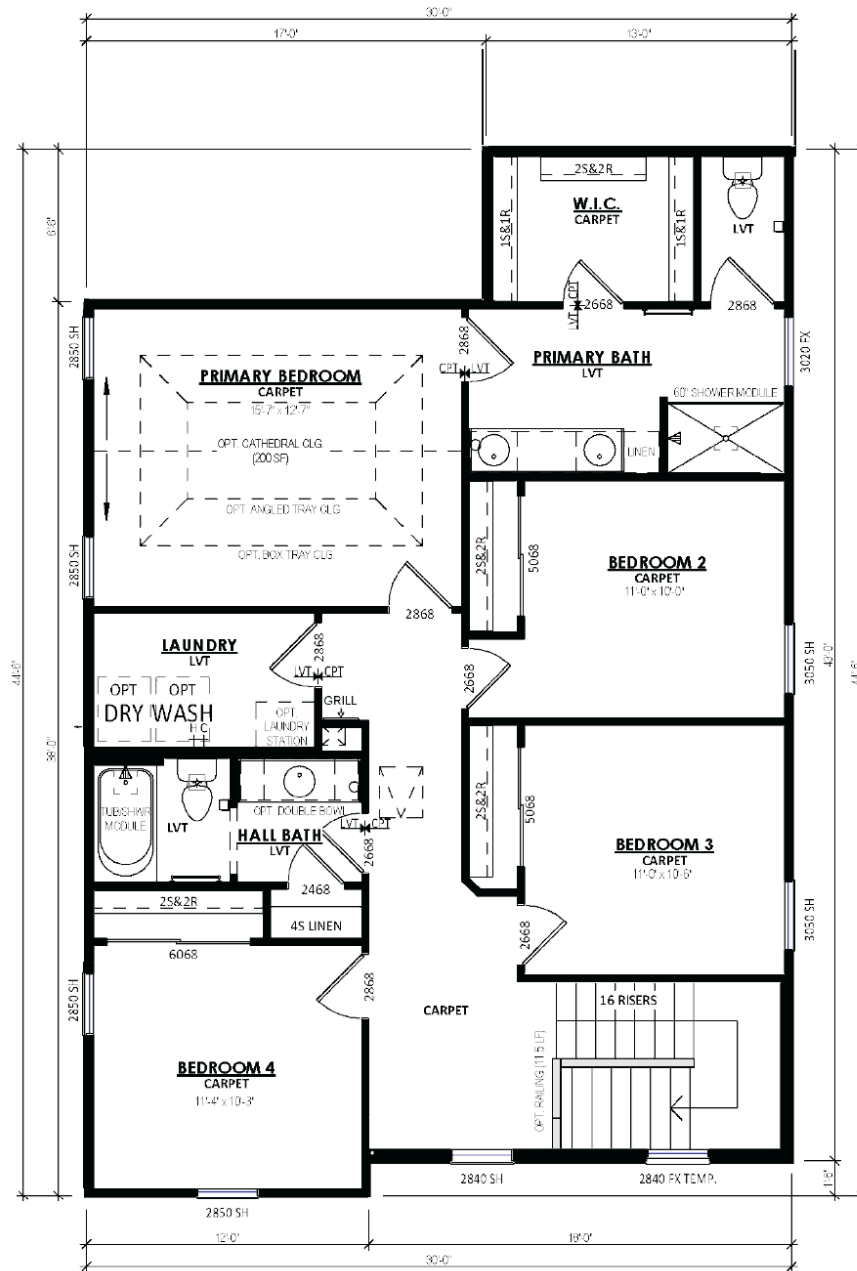

The Waterberry

Whispering Covers

Call Today
(608) 401-4769

SECOND FLOOR PLAN