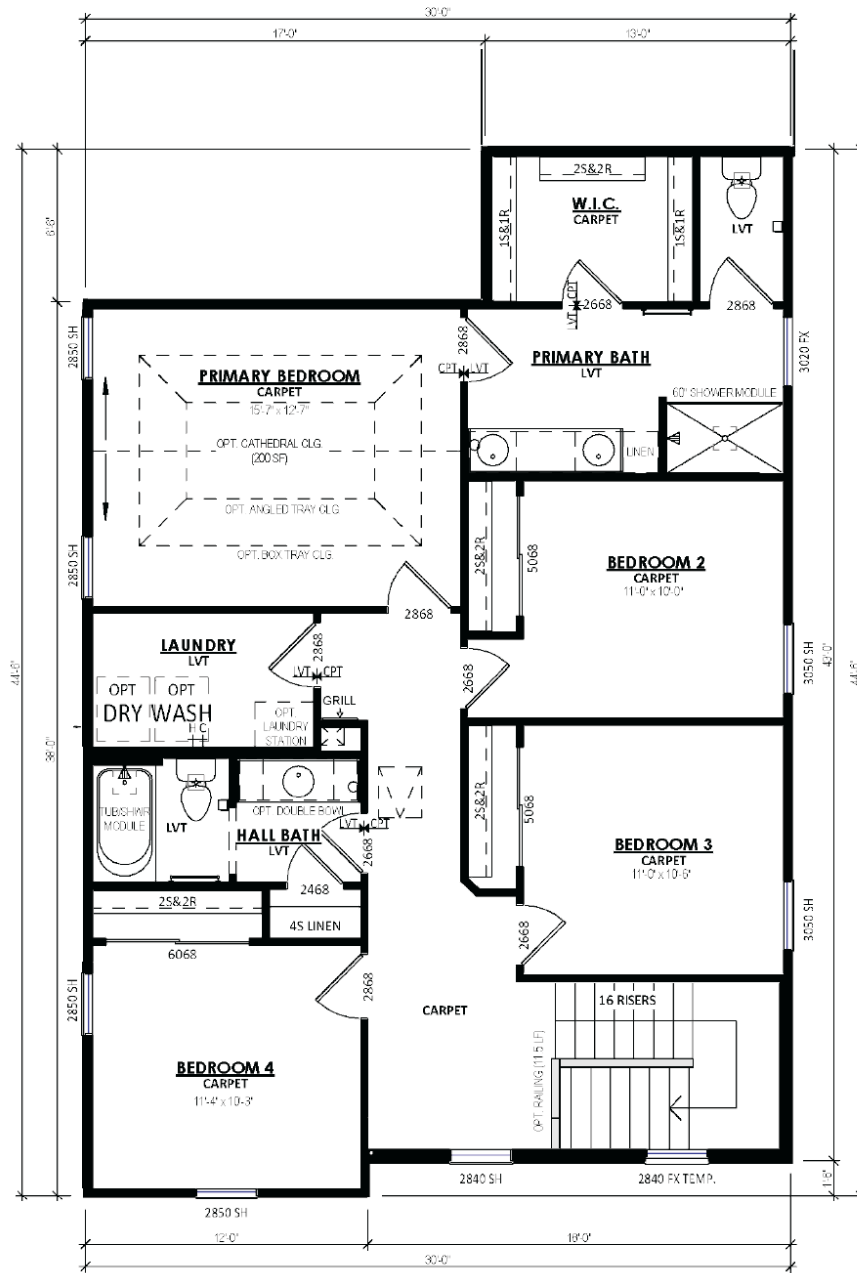

The Waterberry

Whispering Covers

Call Today
(608) 401-4769

SECOND FLOOR PLAN