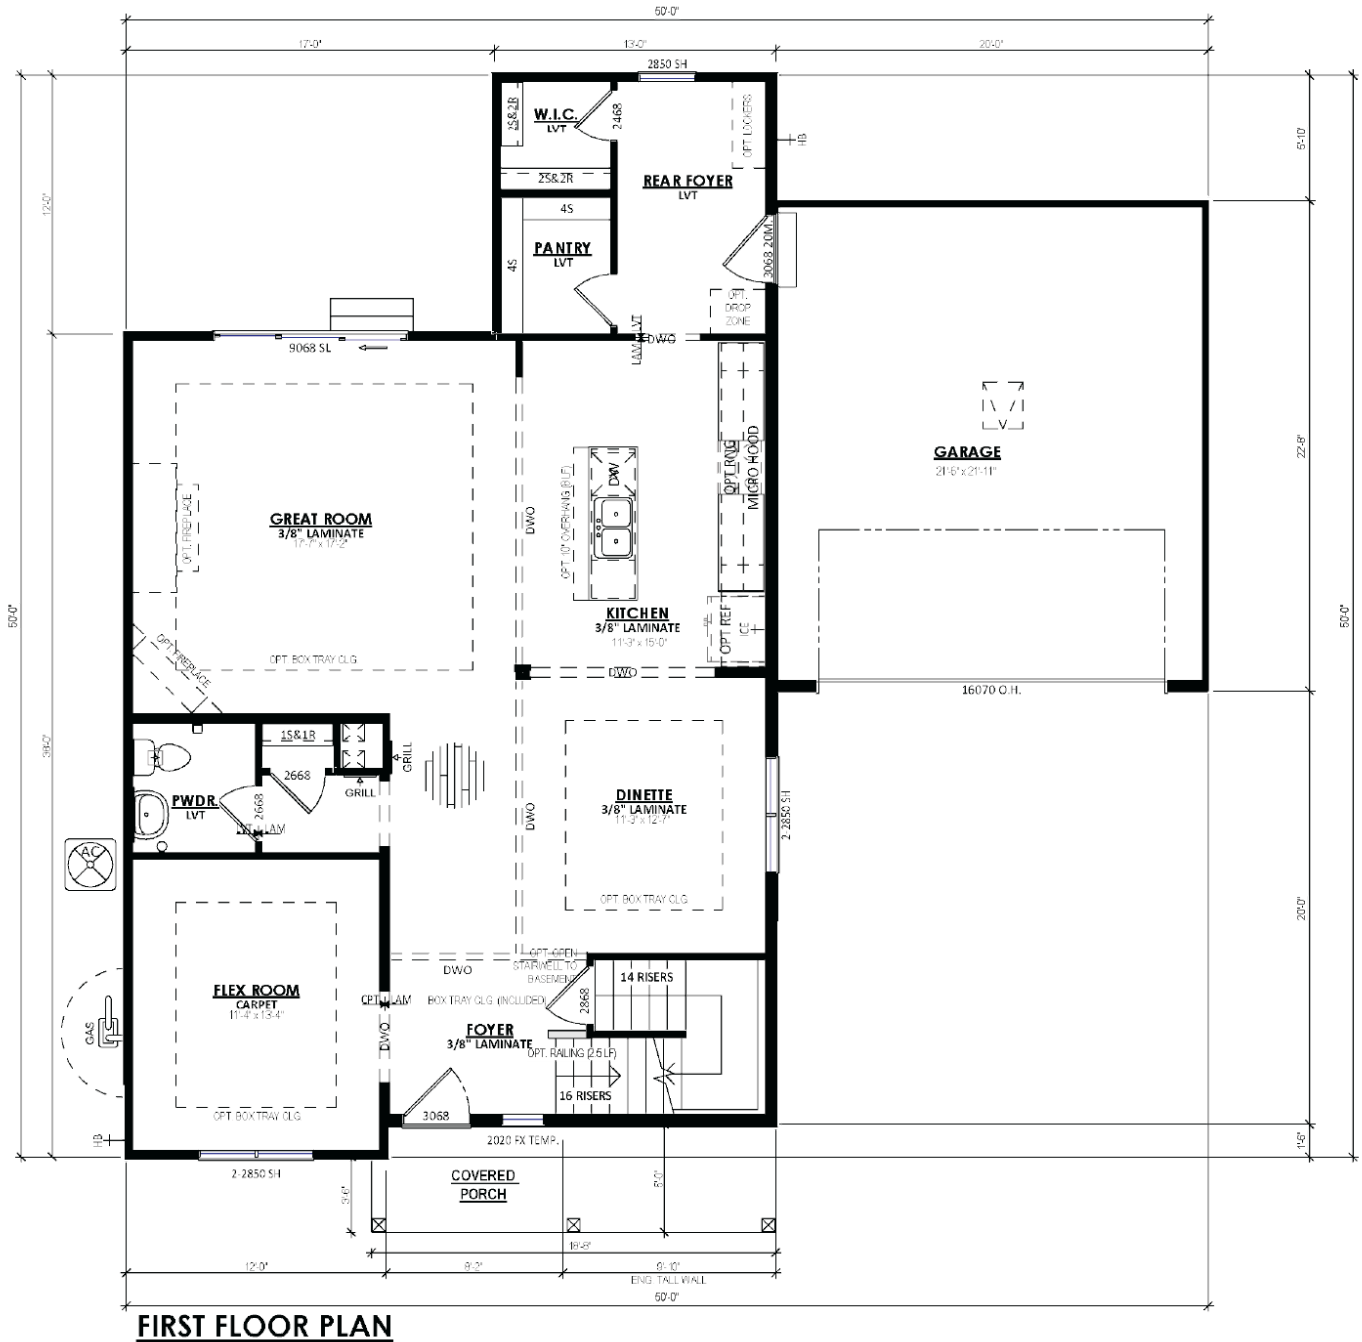

The Waterberry

Whispering Covers

Call Today
(608) 401-4769