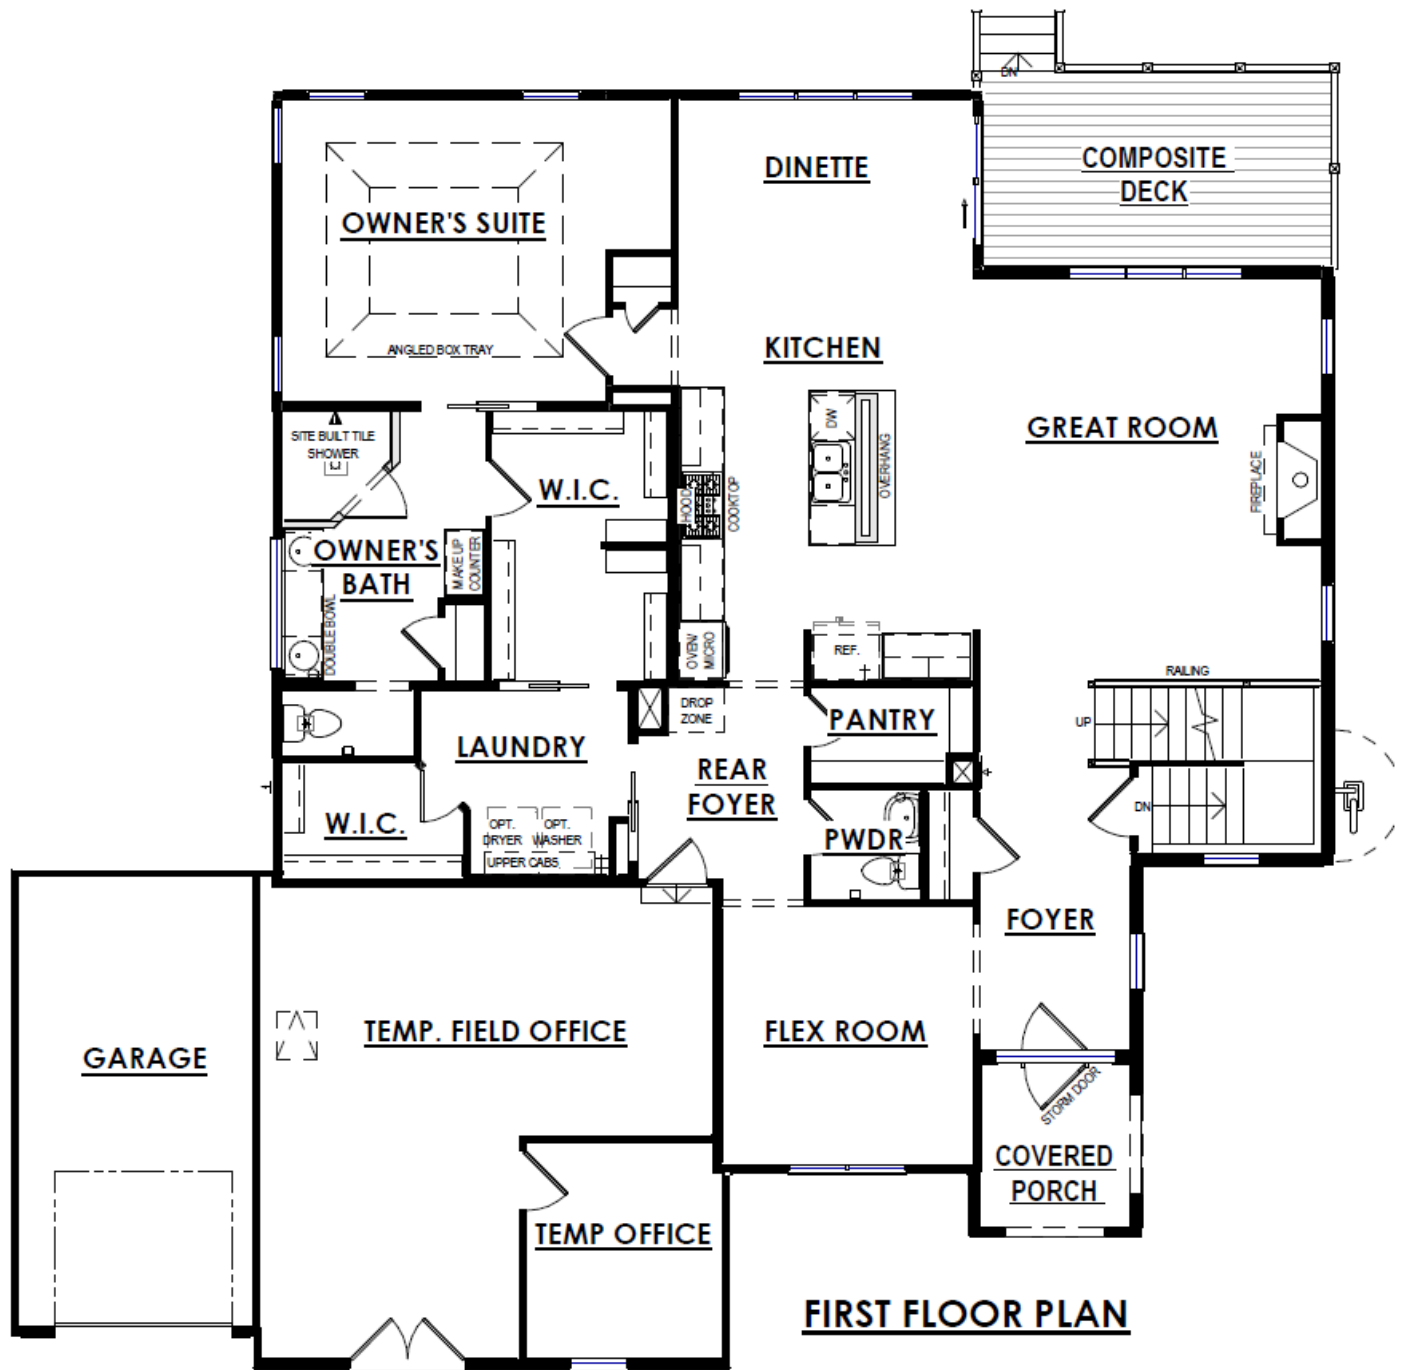

W256N6649 Beaver Creek Lane

Sussex, WI 53089

Call Today
(262) 239-7342