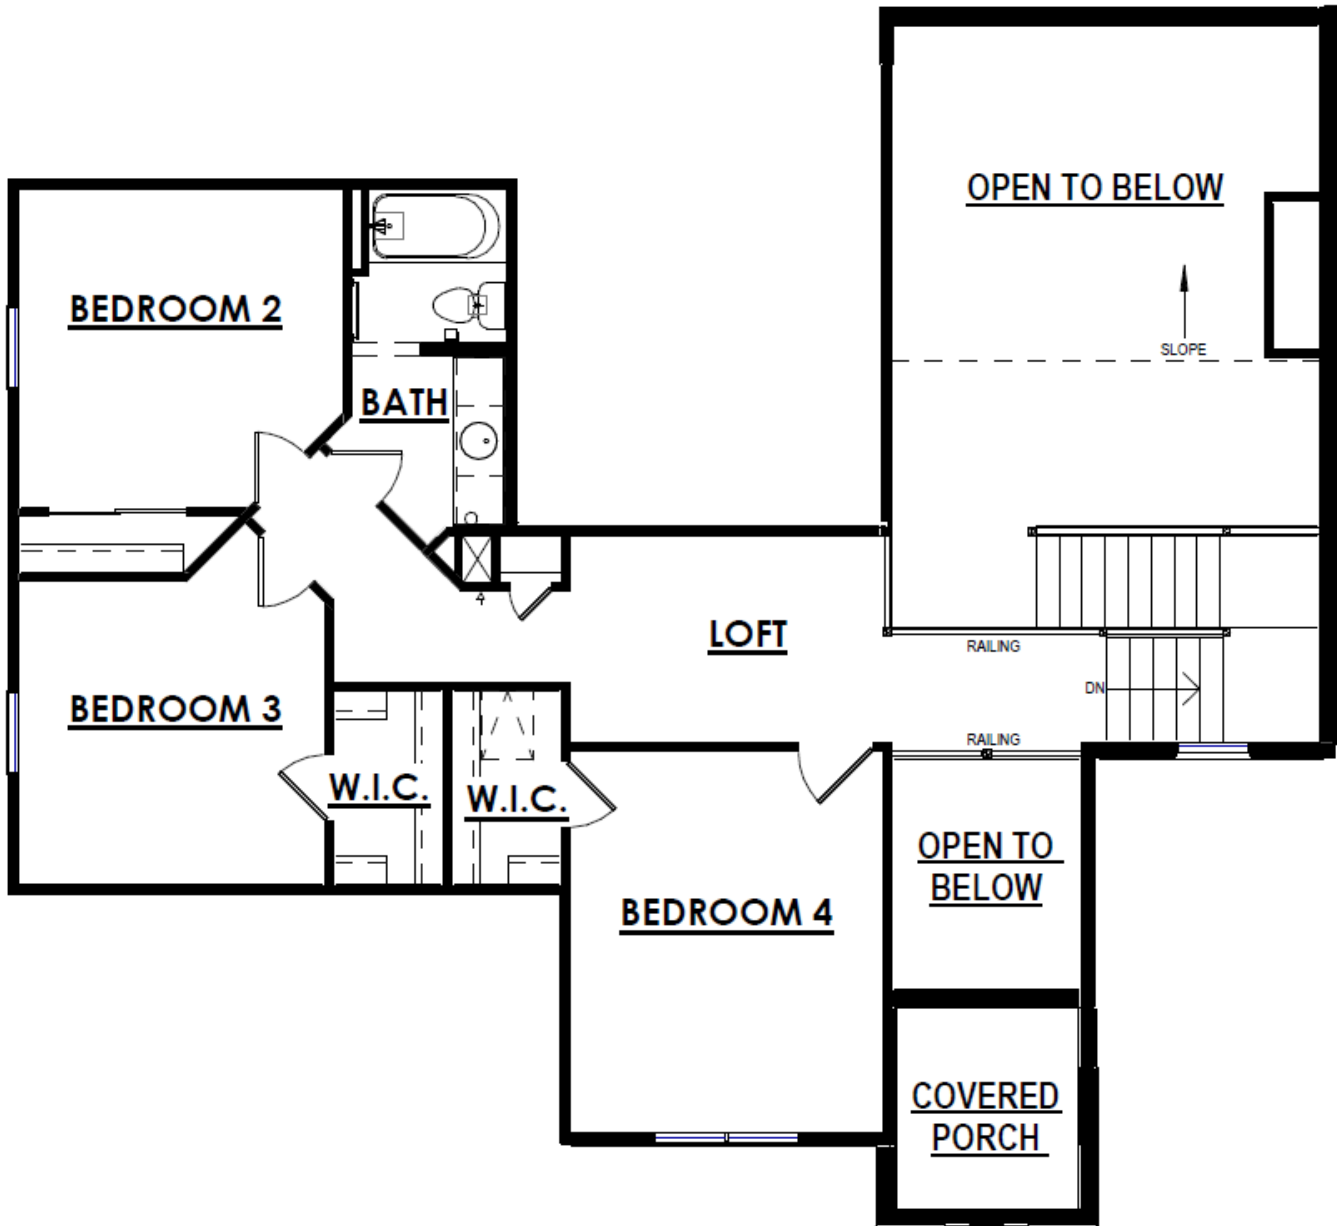

 2.5 Bathrooms

 2,680 Sq. Ft.

 3 Car Garage

The Birchwood captivates with a grand two-story Foyer. As you move further, under the architectural elegance of the walkway above, the Foyer gives way to a generous living space, Kitchen, and dining area. The Powder Room and Flex Room find their place at the front of the home, while the spacious first-floor Primary Suite lies towards the rear, boasting a sizable walk-in closet and an opulent en suite bathroom. A well-equipped Laundry Room featuring a walk-in closet and extra cabinet space adds utility to the first floor. The second floor hosts a tastefully designed walkway leading to a loft, three additional bedrooms, and a full bathroom, creating a comfortable and practical living space.

W256N6649 Beaver Creek Lane

Sussex, WI 53089

Call Today
(262) 239-7342

W256N6649 Beaver Creek Lane

Sussex, WI 53089

TIM O'BRIEN
homes

Call Today
(262) 239-7342

SECOND FLOOR PLAN