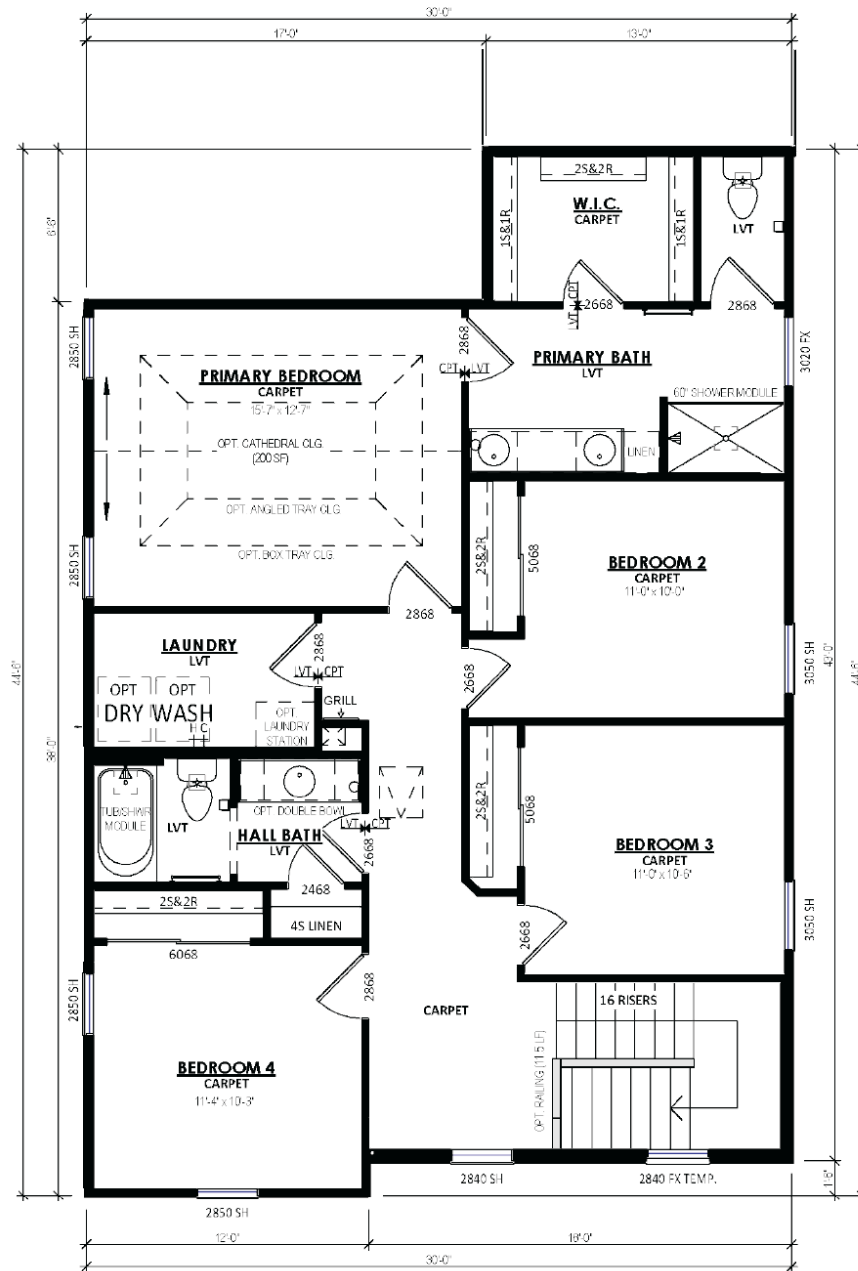

 2.5 - 3 Bathrooms

 2,395 Sq. Ft.

 2 Car Garage

 49 HERS Score

The Waterberry is a spacious and functional home with a well-defined Dinette that flows into the Kitchen with an extended island and Great Room with access to an outdoor space. The kitchen is perfect for cooking up your favorite meals. The first floor also includes a versatile Flex Room with a closet that can be converted into a fifth bedroom, as well as a Powder Room and linen closet. Upstairs are three secondary bedrooms with a full bathroom, a convenient Laundry Room, and a Primary Suite with a walk-in closet and toilet room.

The Waterberry

Autumn Ridge

Call Today
(608) 480-5963

The Waterberry

Autumn Ridge

Call Today
(608) 480-5963

SECOND FLOOR PLAN