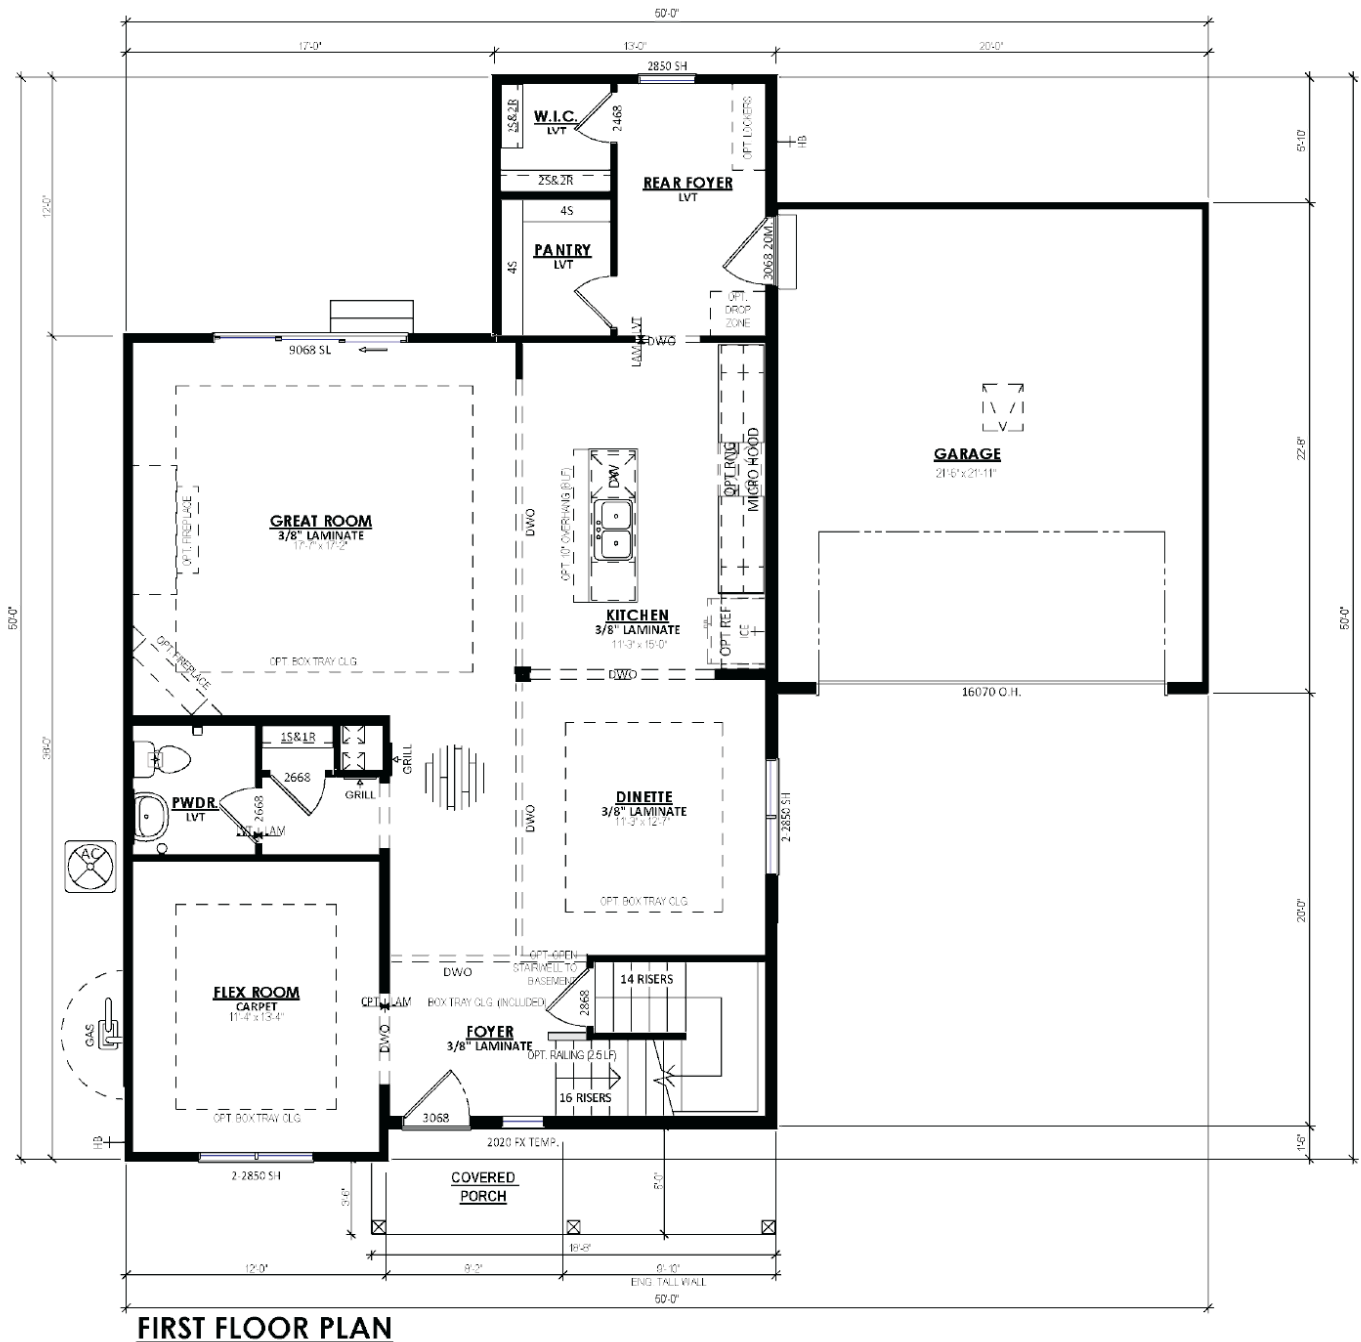

The Waterberry

Autumn Ridge

Call Today
(608) 480-5963