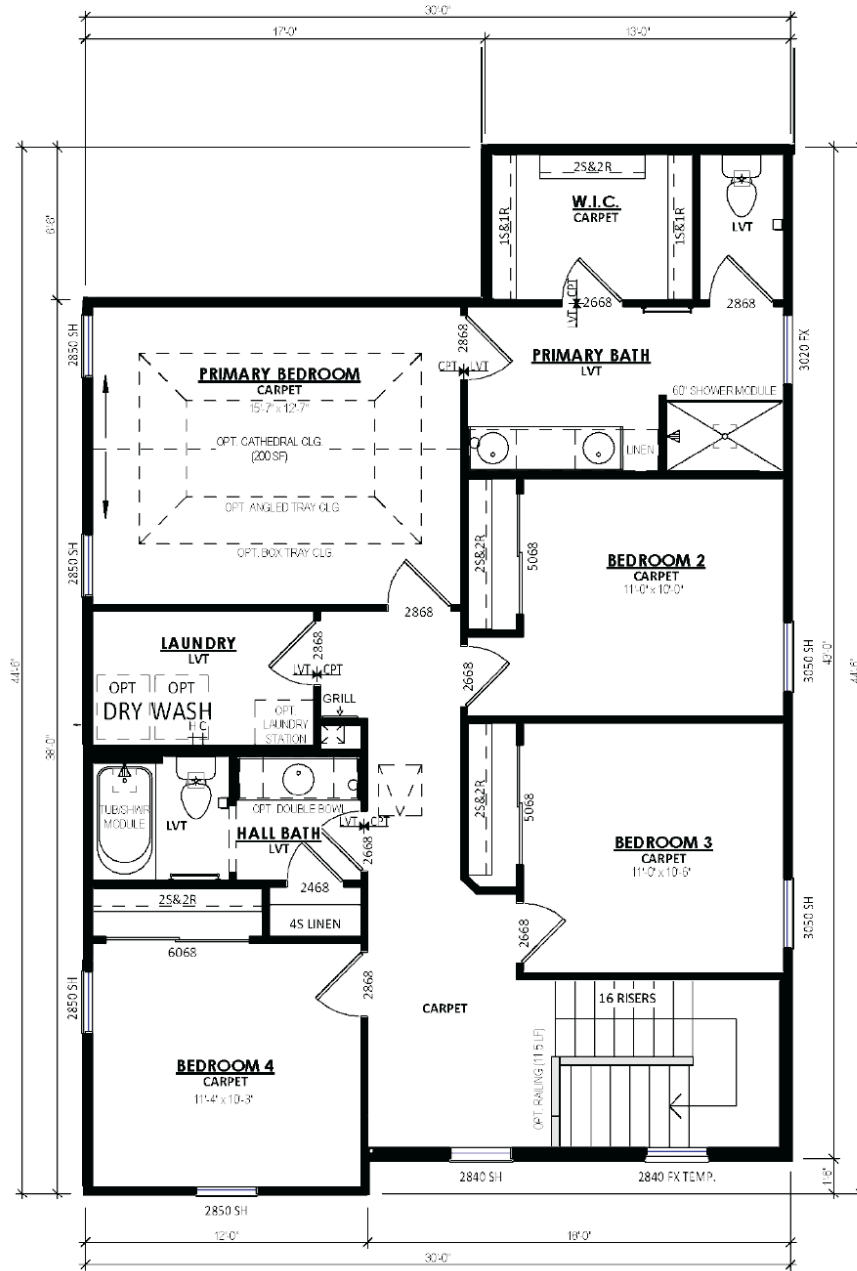

 2.5 - 3 Bathrooms

 2,395 Sq. Ft.

 2 Car Garage

 49 HERS Score

The Waterberry is a spacious and functional home with a well-defined Dinette that flows into the Kitchen with an extended island and Great Room with access to an outdoor space. The kitchen is perfect for cooking up your favorite meals. The first floor also includes a versatile Flex Room with a closet that can be converted into a fifth bedroom, as well as a Powder Room and linen closet. Upstairs are three secondary bedrooms with a full bathroom, a convenient Laundry Room, and a Primary Suite with a walk-in closet and toilet room.

The Waterberry

Autumn Ridge

Call Today
(608) 480-5963

The Waterberry

Autumn Ridge

Call Today
(608) 480-5963

SECOND FLOOR PLAN