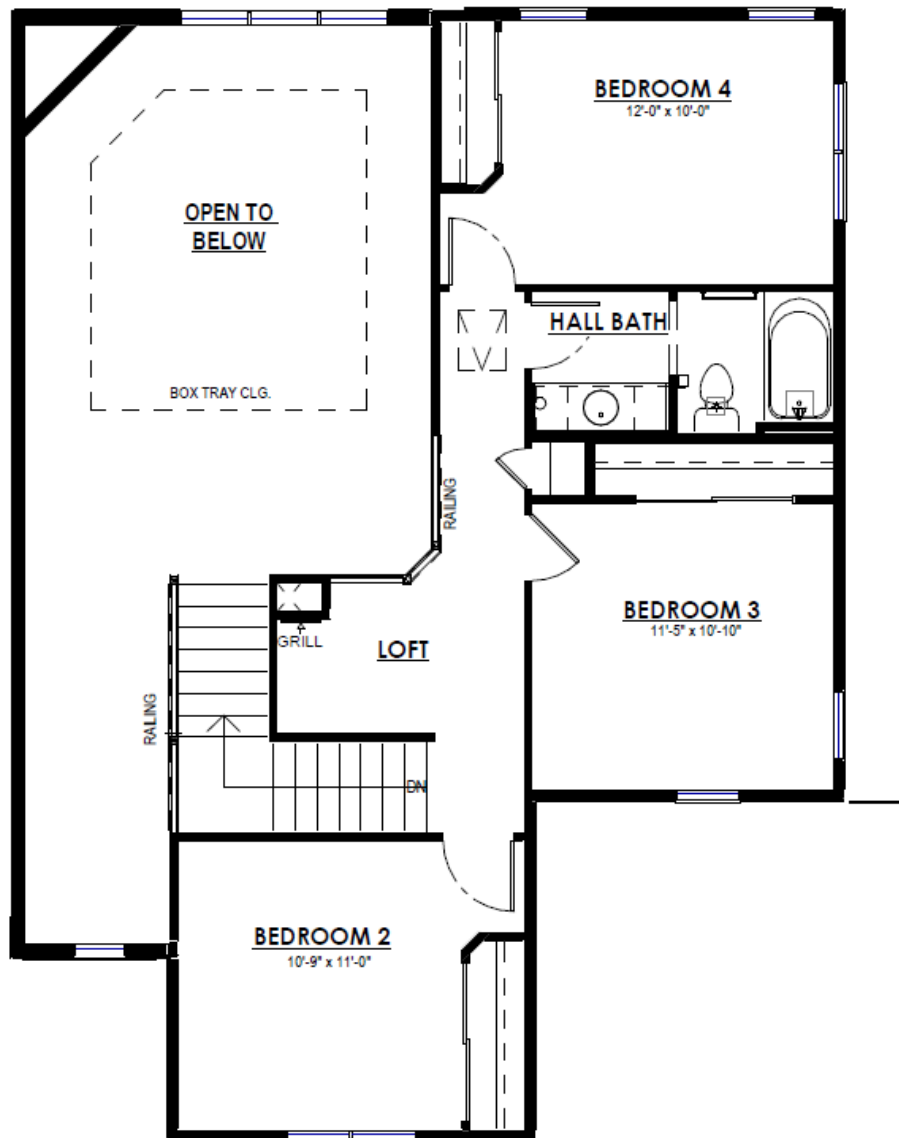

5932 S Quarry Park Ct

New Berlin, WI 53146

TIM O'BRIEN
homes

Call Today
(262) 239-7342

SECOND FLOOR PLAN

The information, text, graphics and links provided herein are provided by Tim O'Brien Homes as a convenience to its customers. Tim O'Brien Homes does not guarantee the accuracy or completeness of the information, text, graphics, links and other items contained on this website or any other website. All prices, promotions and specifications are subject to change at any time without notice based on the discretion of Tim O'Brien Homes.