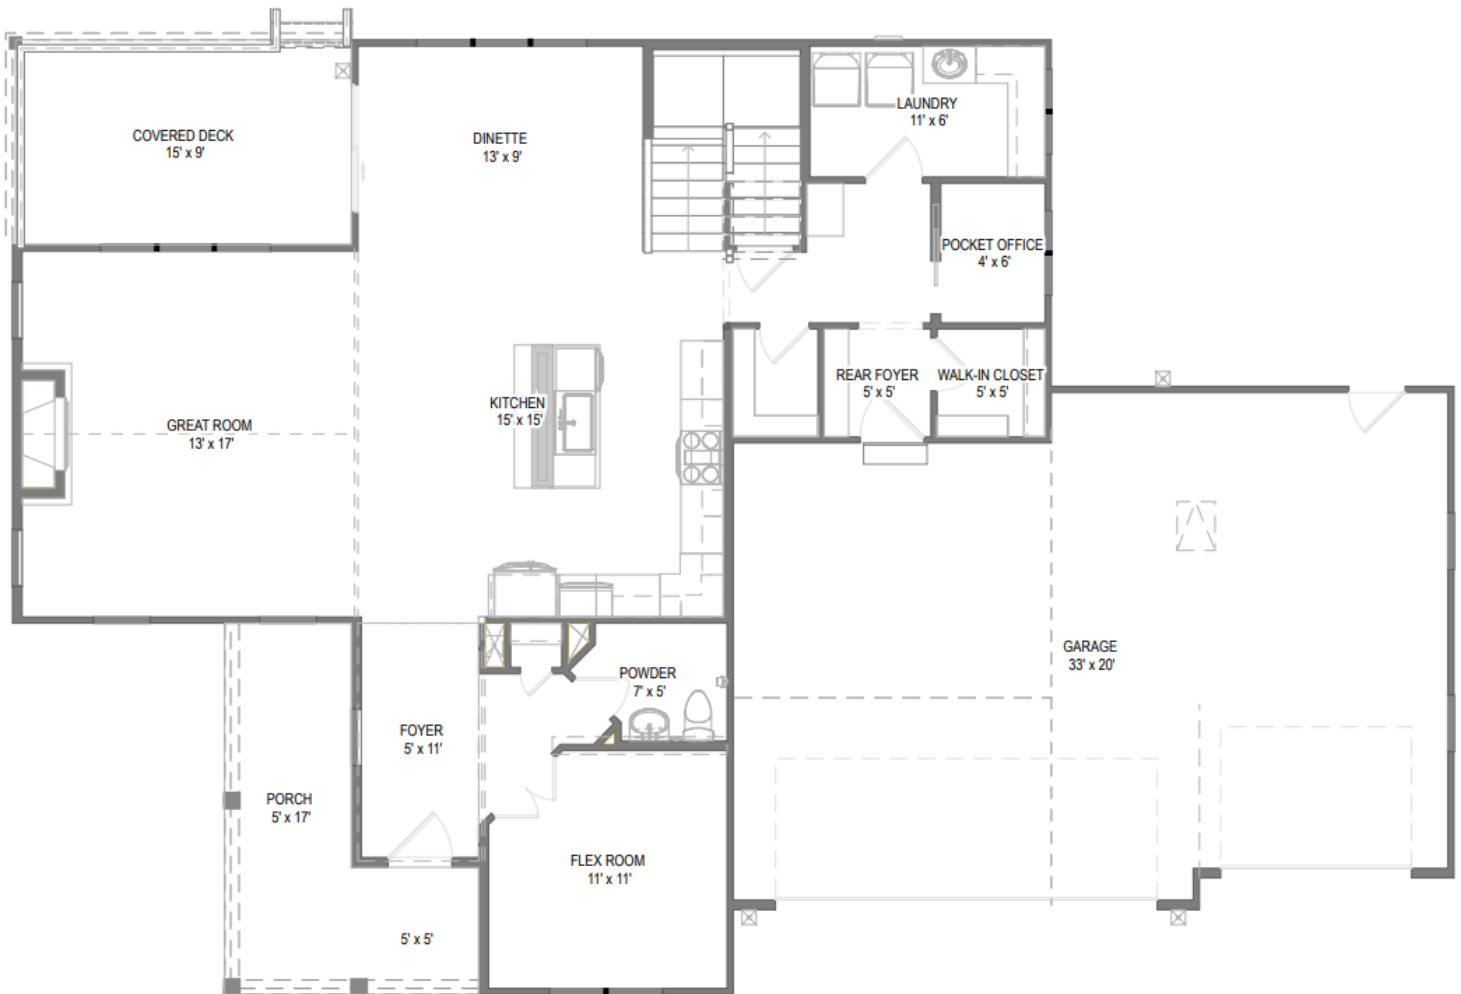

5973 S Quarry Park Ct

New Berlin, WI 53146

Call Today
(262) 239-7342

The information, text, graphics and links provided herein are provided by Tim O'Brien Homes as a convenience to its customers. Tim O'Brien Homes does not guarantee the accuracy or completeness of the information, text, graphics, links and other items contained on this website or any other website. All prices, promotions and specifications are subject to change at any time without notice based on the discretion of Tim O'Brien Homes.