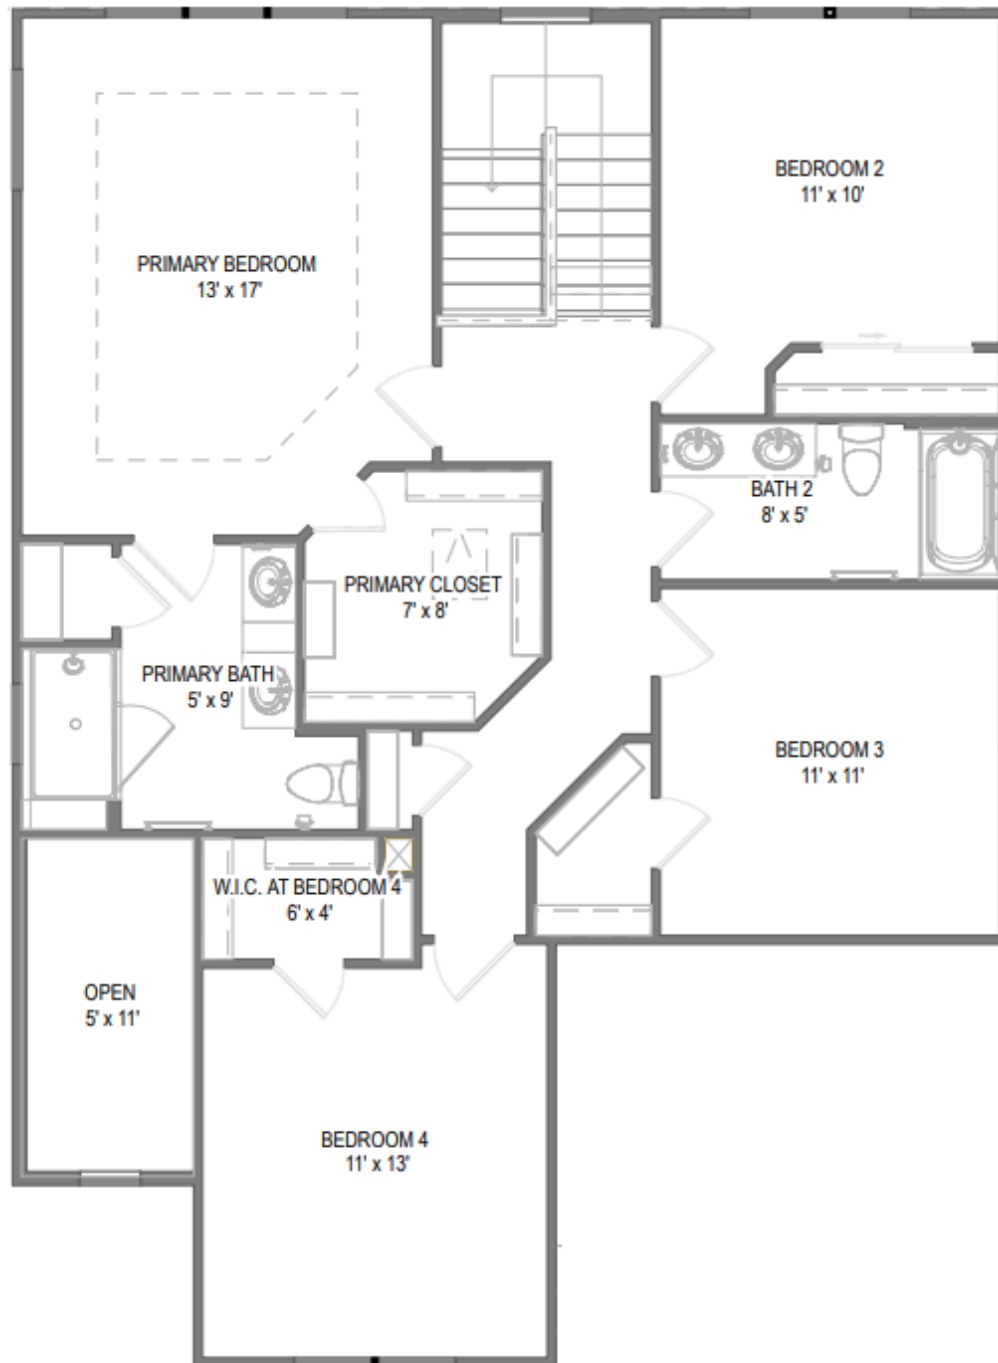

5973 S Quarry Park Ct

New Berlin, WI 53146

TIM O'BRIEN
homes

Call Today
(262) 239-7342

The information, text, graphics and links provided herein are provided by Tim O'Brien Homes as a convenience to its customers. Tim O'Brien Homes does not guarantee the accuracy or completeness of the information, text, graphics, links and other items contained on this website or any other website. All prices, promotions and specifications are subject to change at any time without notice based on the discretion of Tim O'Brien Homes.