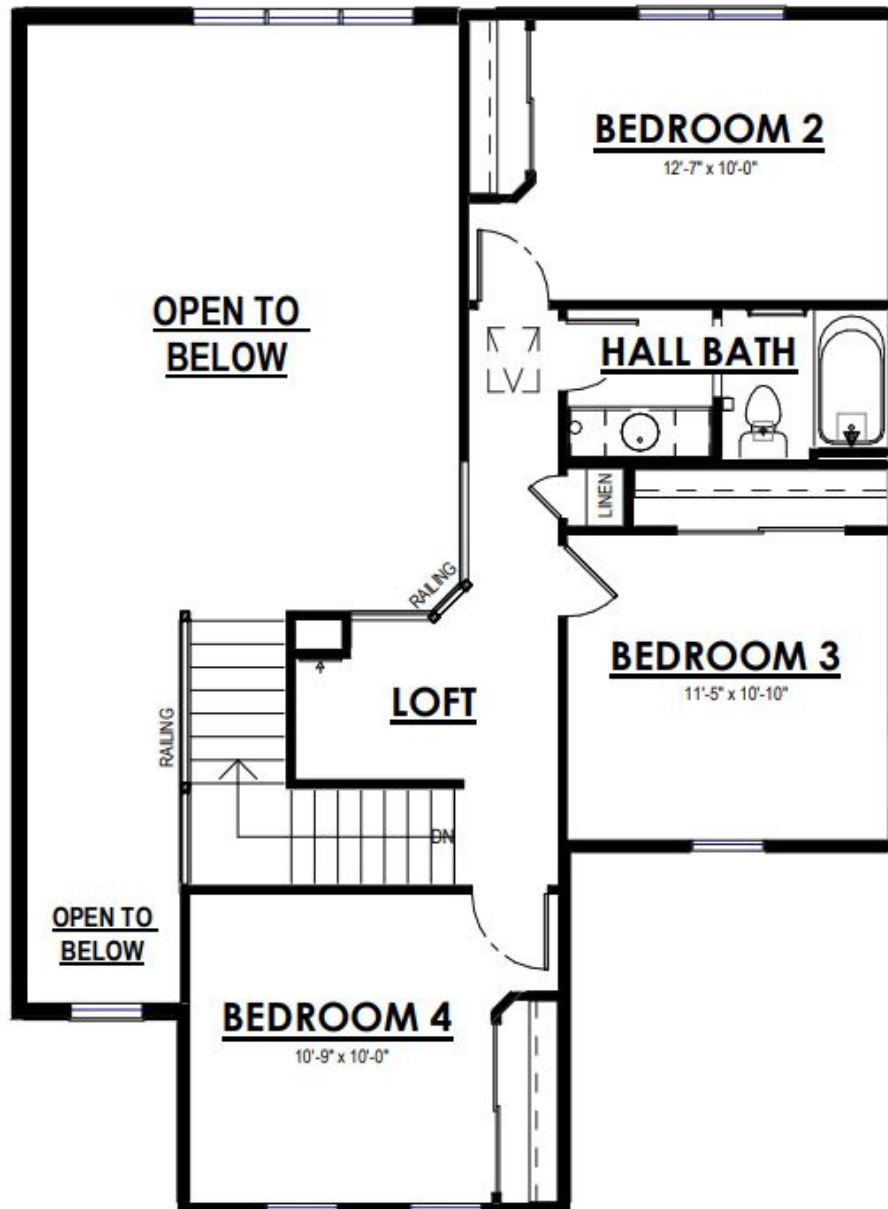

N56W20760 Muirfield Dr

Menomonee Falls, WI 53051

TIM O'BRIEN
homes

Call Today
(262) 239-7342

SECOND FLOOR PLAN

The information, text, graphics and links provided herein are provided by Tim O'Brien Homes as a convenience to its customers. Tim O'Brien Homes does not guarantee the accuracy or completeness of the information, text, graphics, links and other items contained on this website or any other website. All prices, promotions and specifications are subject to change at any time without notice based on the discretion of Tim O'Brien Homes.