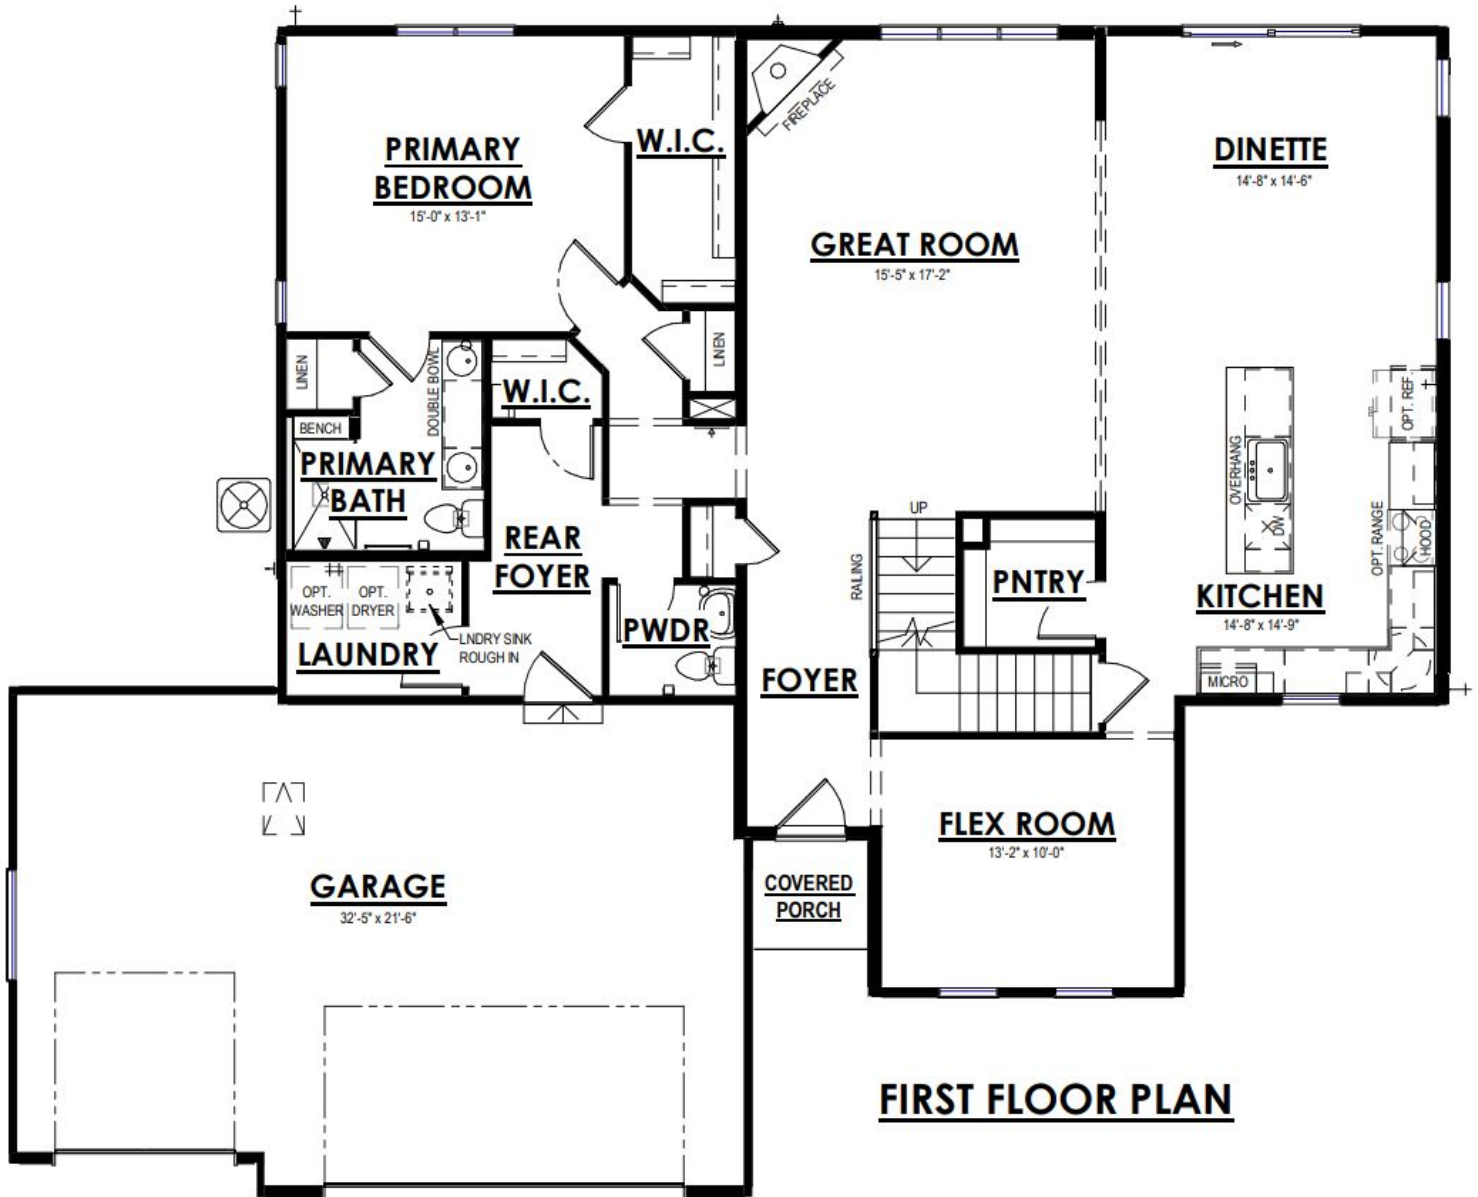

N56W20760 Muirfield Dr

Menomonee Falls, WI 53051

Call Today
(262) 239-7342

The information, text, graphics and links provided herein are provided by Tim O'Brien Homes as a convenience to its customers. Tim O'Brien Homes does not guarantee the accuracy or completeness of the information, text, graphics, links and other items contained on this website or any other website. All prices, promotions and specifications are subject to change at any time without notice based on the discretion of Tim O'Brien Homes.