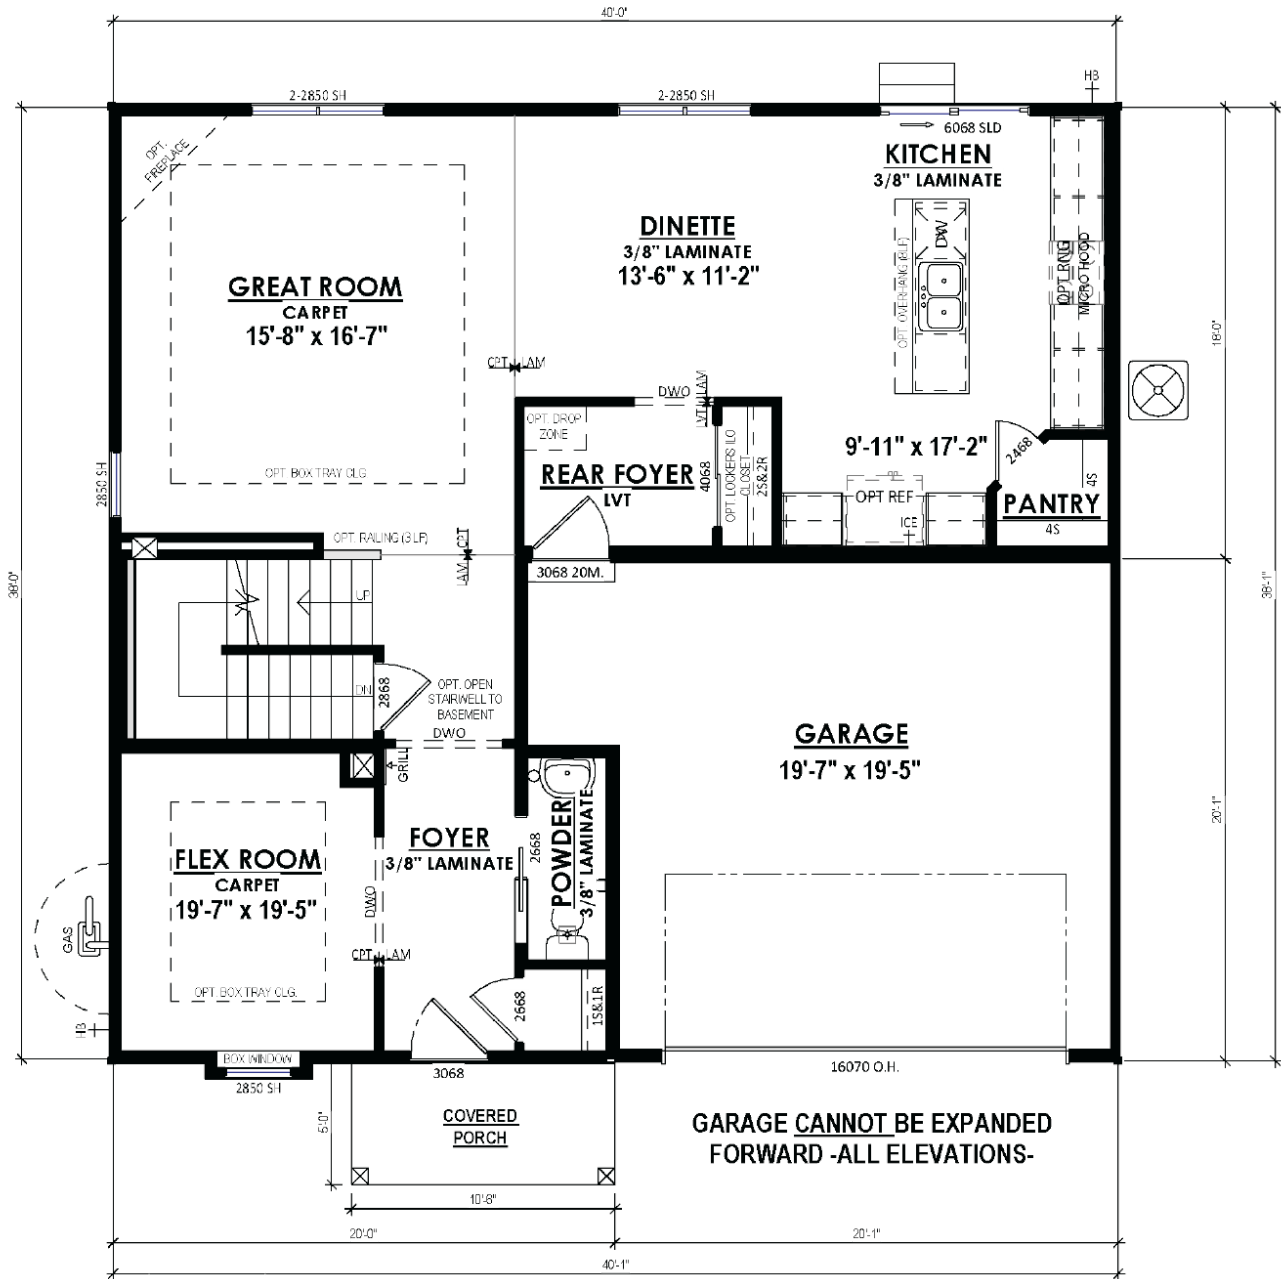

The Juneberry

Maple Fields Estates

Call Today
(262) 239-7342

FIRST FLOOR PLAN