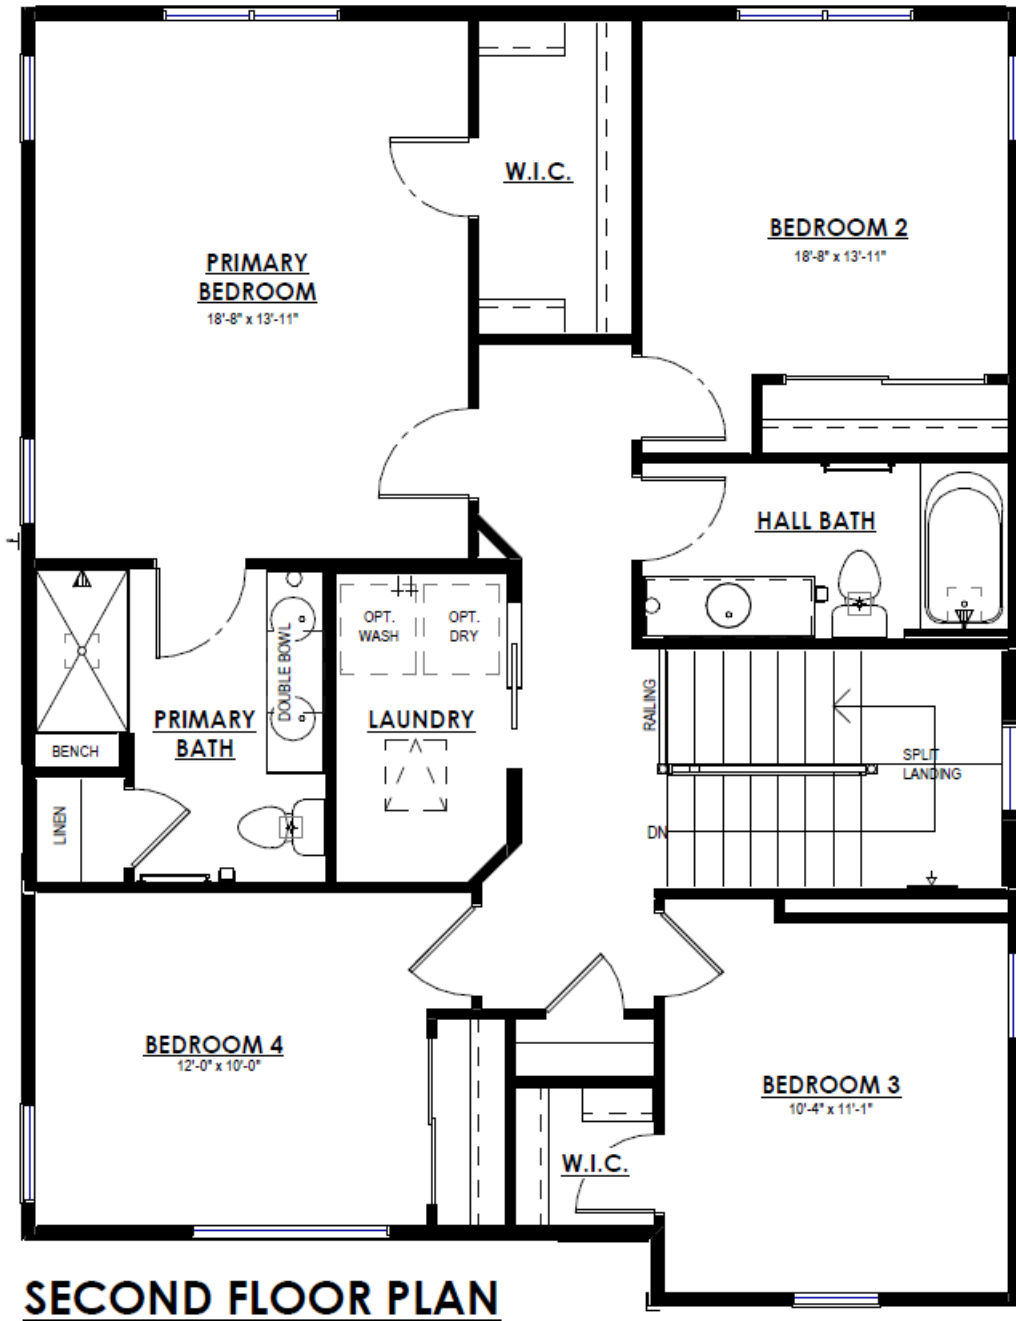

9259 S Overlook Way

Franklin, WI 53132

Call Today
(262) 239-7342

The information, text, graphics and links provided herein are provided by Tim O'Brien Homes as a convenience to its customers. Tim O'Brien Homes does not guarantee the accuracy or completeness of the information, text, graphics, links and other items contained on this website or any other website. All prices, promotions and specifications are subject to change at any time without notice based on the discretion of Tim O'Brien Homes.