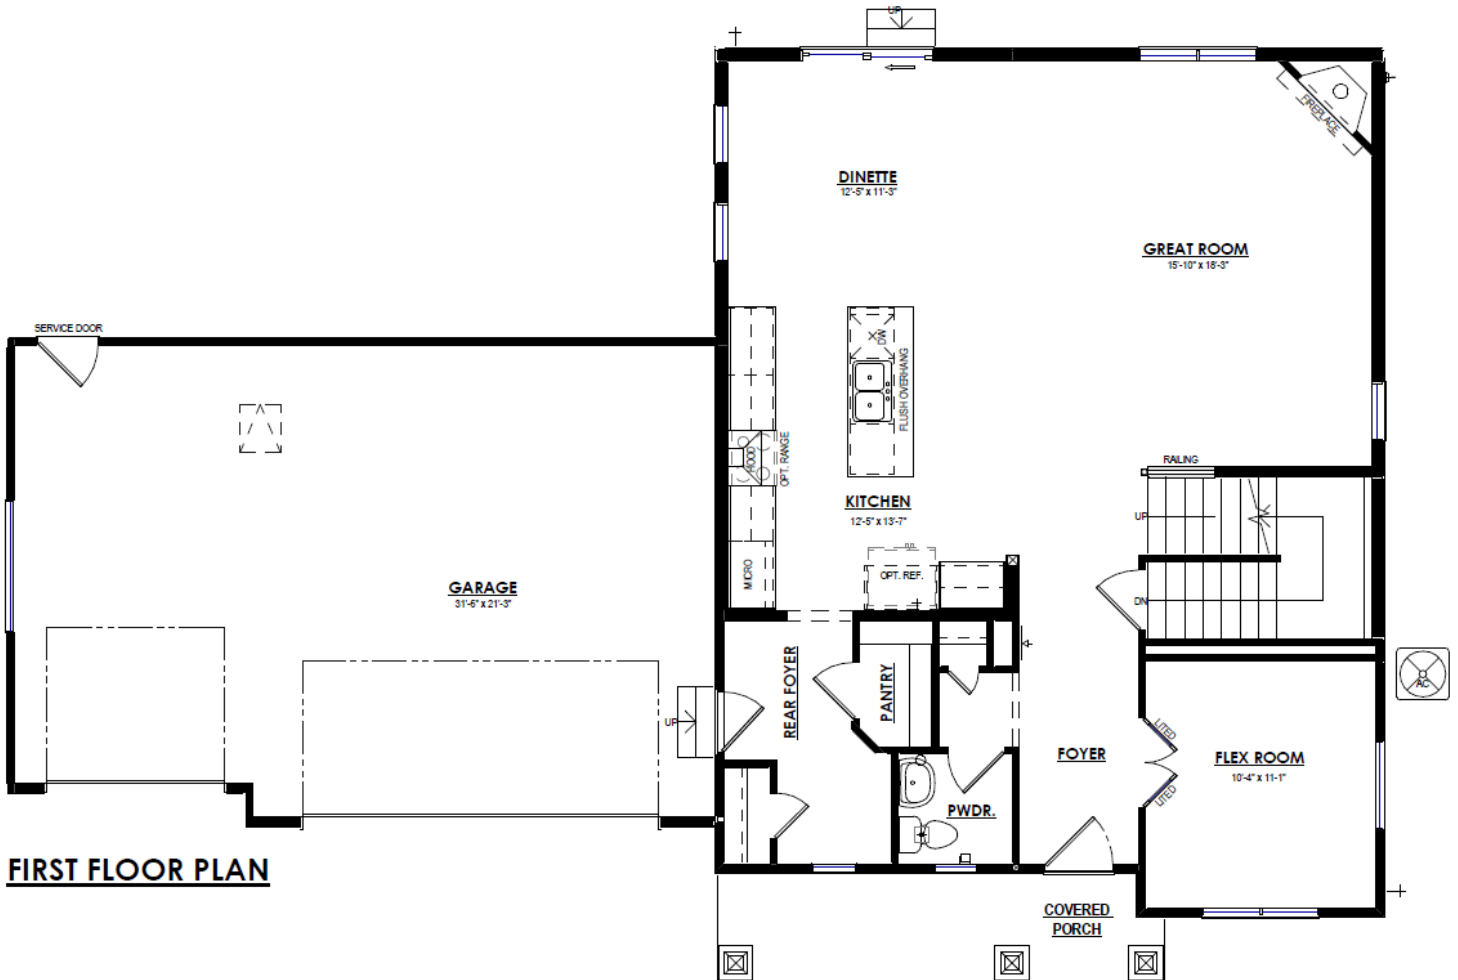

9259 S Overlook Way

Franklin, WI 53132

Call Today
(262) 239-7342

FIRST FLOOR PLAN

The information, text, graphics and links provided herein are provided by Tim O'Brien Homes as a convenience to its customers. Tim O'Brien Homes does not guarantee the accuracy or completeness of the information, text, graphics, links and other items contained on this website or any other website. All prices, promotions and specifications are subject to change at any time without notice based on the discretion of Tim O'Brien Homes.