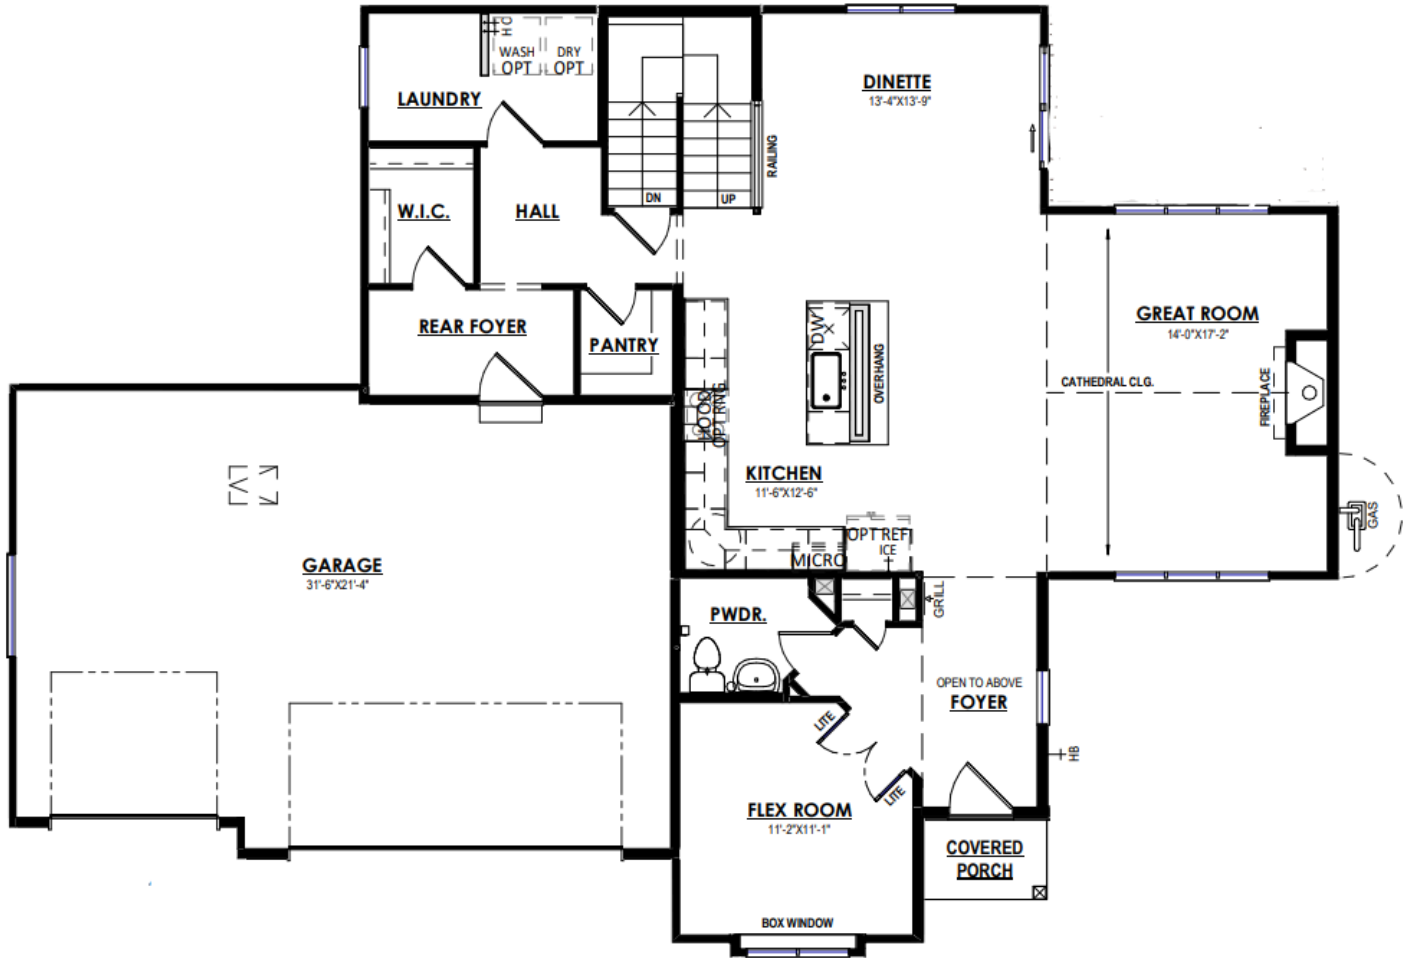

9198 S Overlook Way

Franklin, WI 53132

Call Today
(262) 239-7342

The information, text, graphics and links provided herein are provided by Tim O'Brien Homes as a convenience to its customers. Tim O'Brien Homes does not guarantee the accuracy or completeness of the information, text, graphics, links and other items contained on this website or any other website. All prices, promotions and specifications are subject to change at any time without notice based on the discretion of Tim O'Brien Homes.