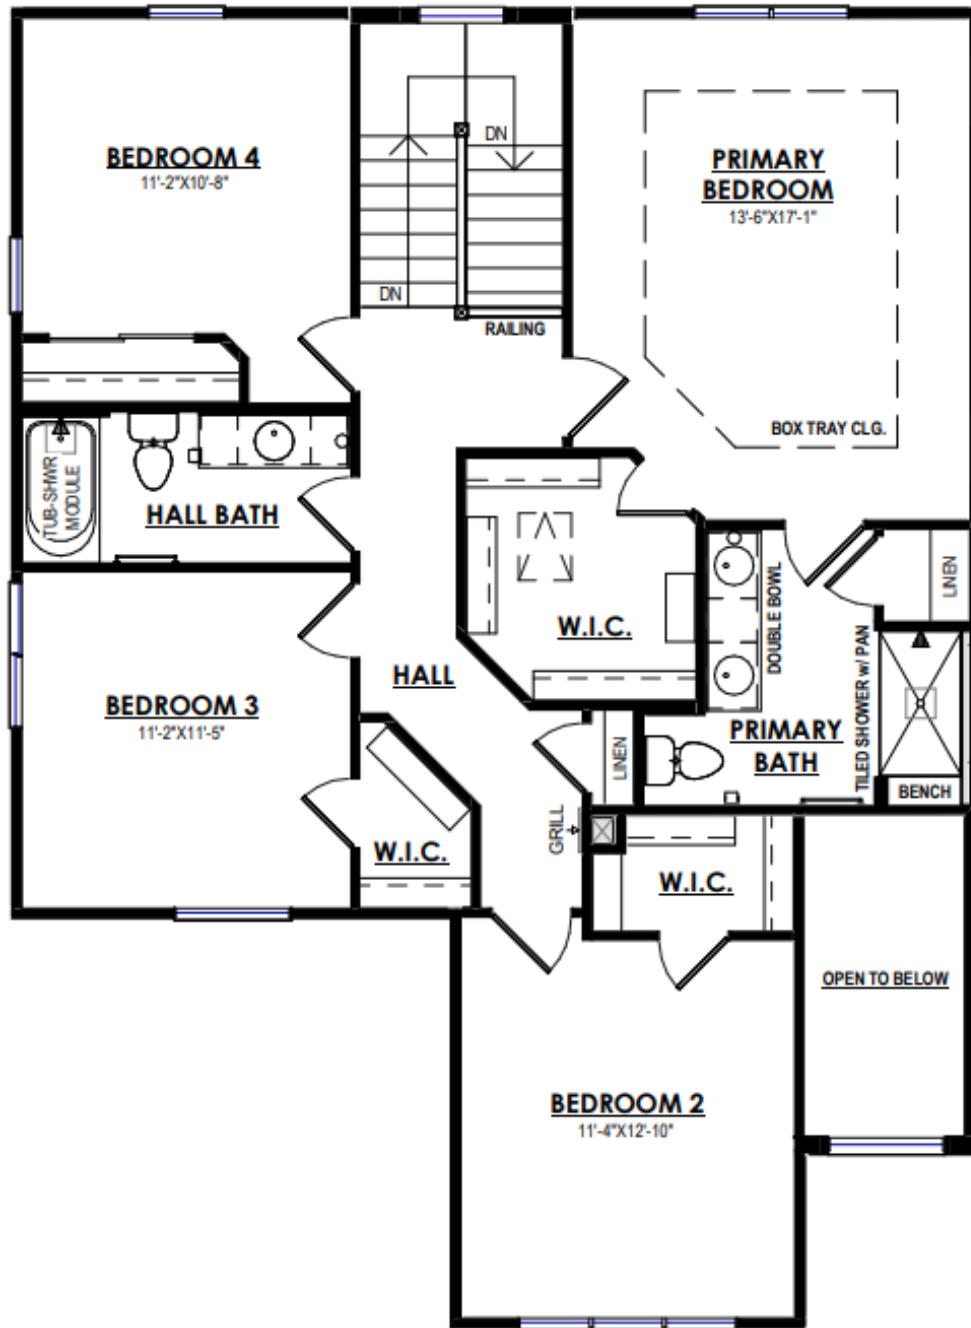

9198 S Overlook Way

Franklin, WI 53132

Call Today
(262) 239-7342

The information, text, graphics and links provided herein are provided by Tim O'Brien Homes as a convenience to its customers. Tim O'Brien Homes does not guarantee the accuracy or completeness of the information, text, graphics, links and other items contained on this website or any other website. All prices, promotions and specifications are subject to change at any time without notice based on the discretion of Tim O'Brien Homes.