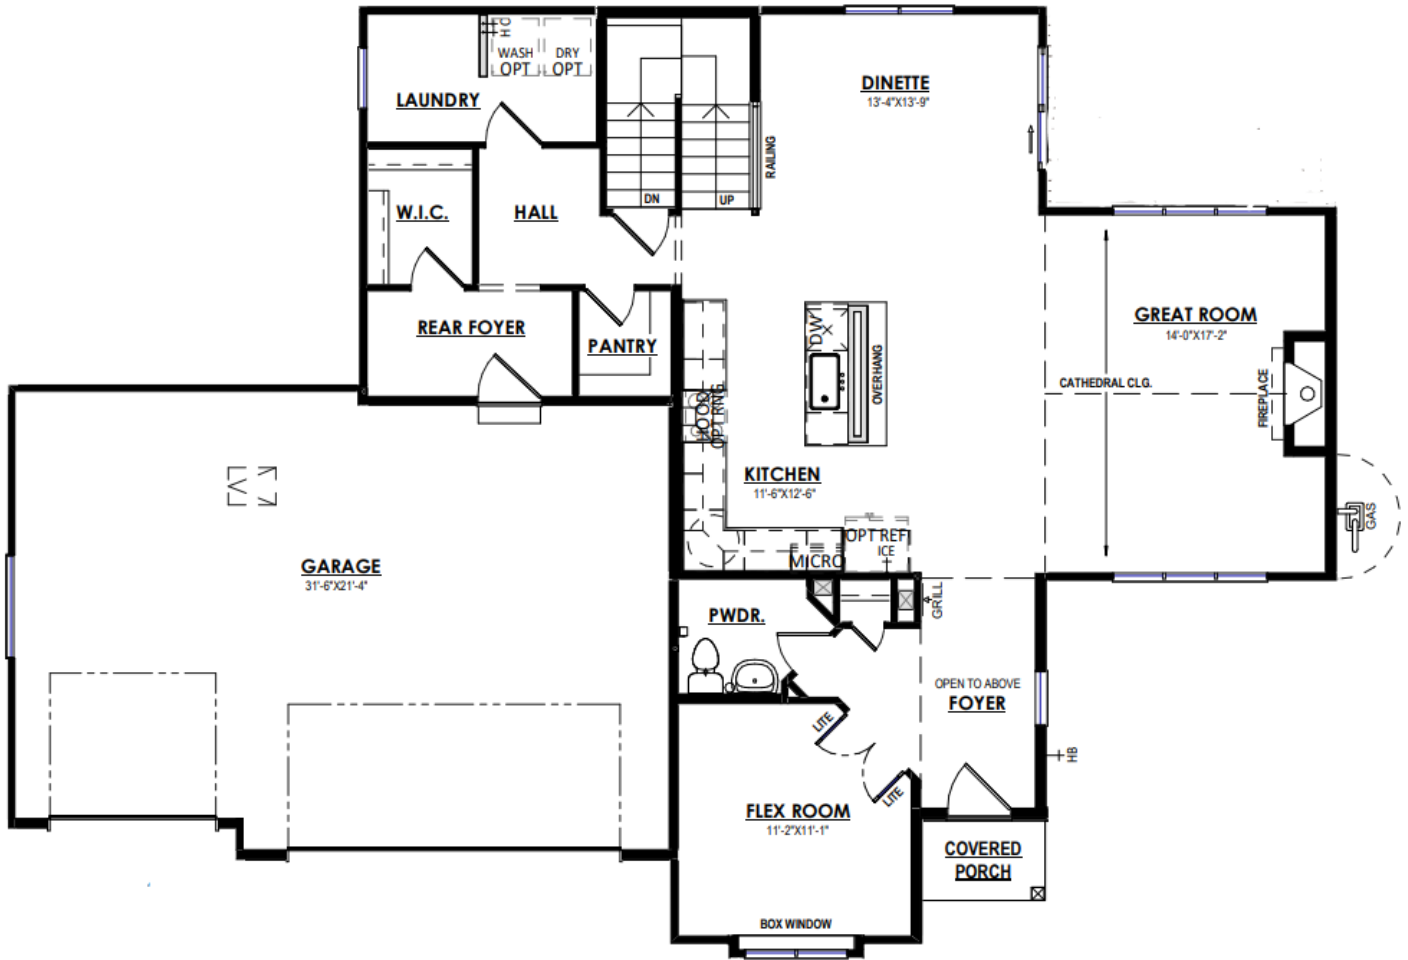

9198 S Overlook Way

Franklin, WI 53132

Call Today
(262) 239-7342

The information, text, graphics and links provided herein are provided by Tim O'Brien Homes as a convenience to its customers. Tim O'Brien Homes does not guarantee the accuracy or completeness of the information, text, graphics, links and other items contained on this website or any other website. All prices, promotions and specifications are subject to change at any time without notice based on the discretion of Tim O'Brien Homes.