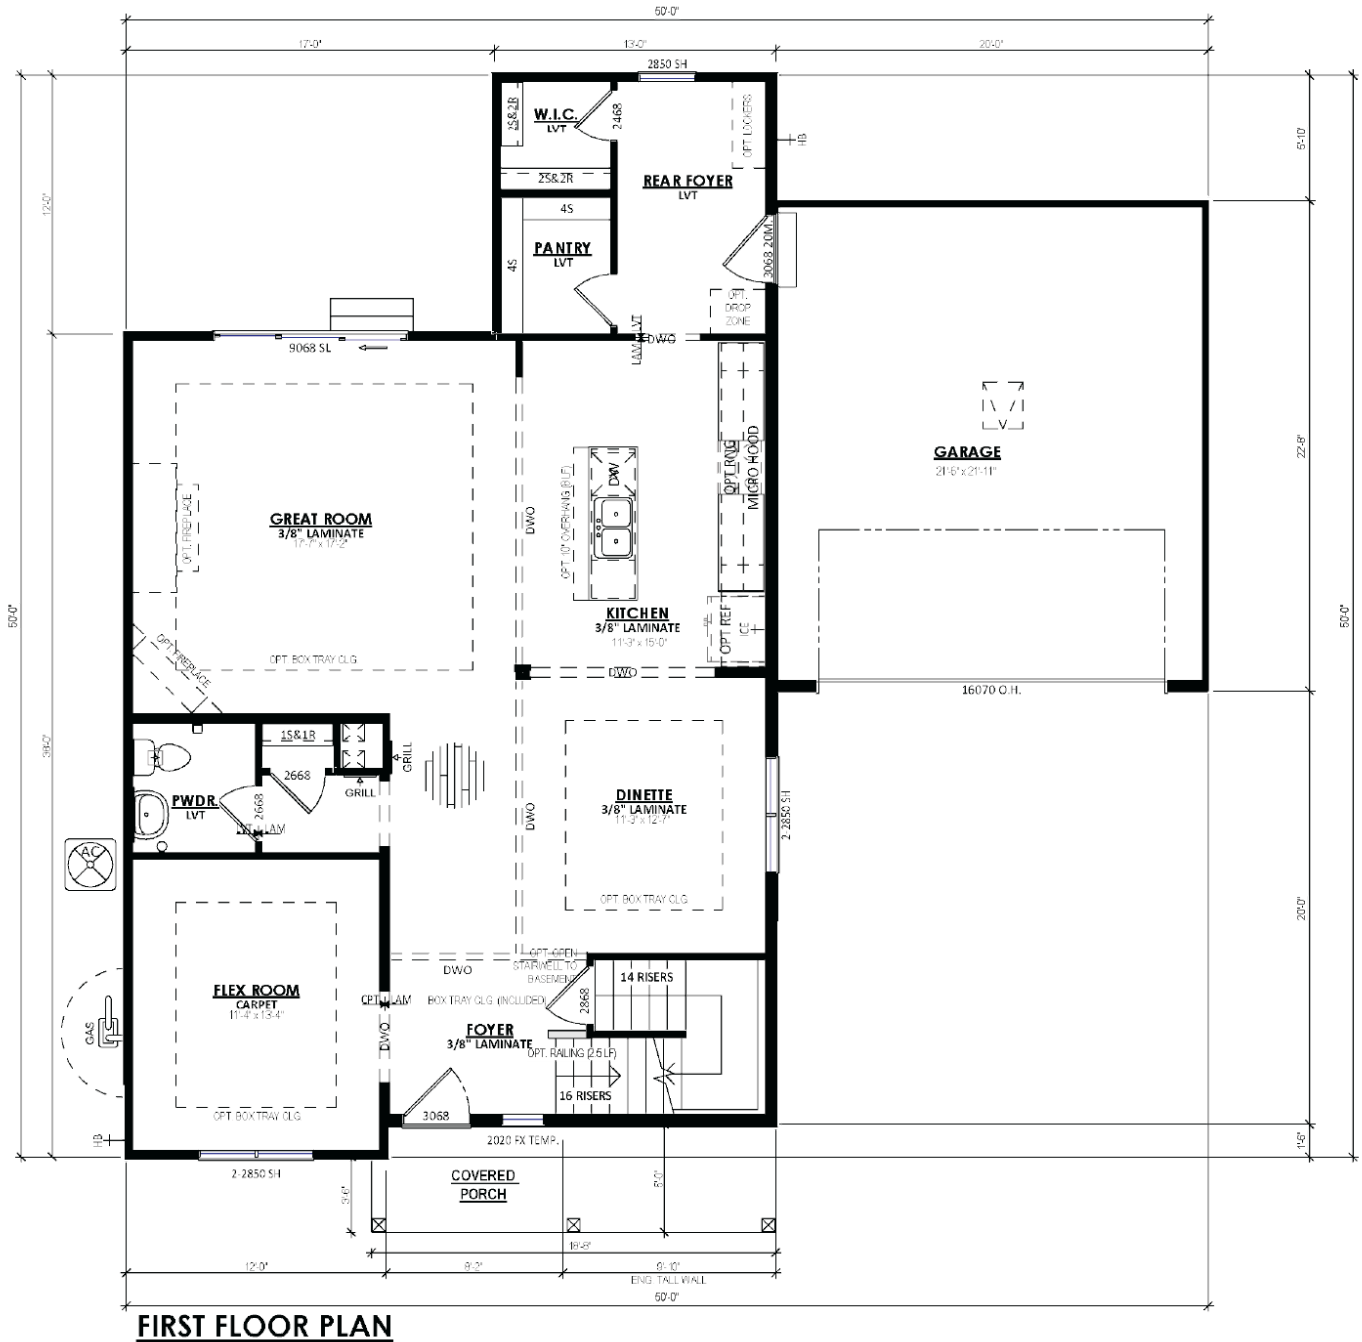

The Waterberry

Terravessa

Call Today
(608) 401-4769