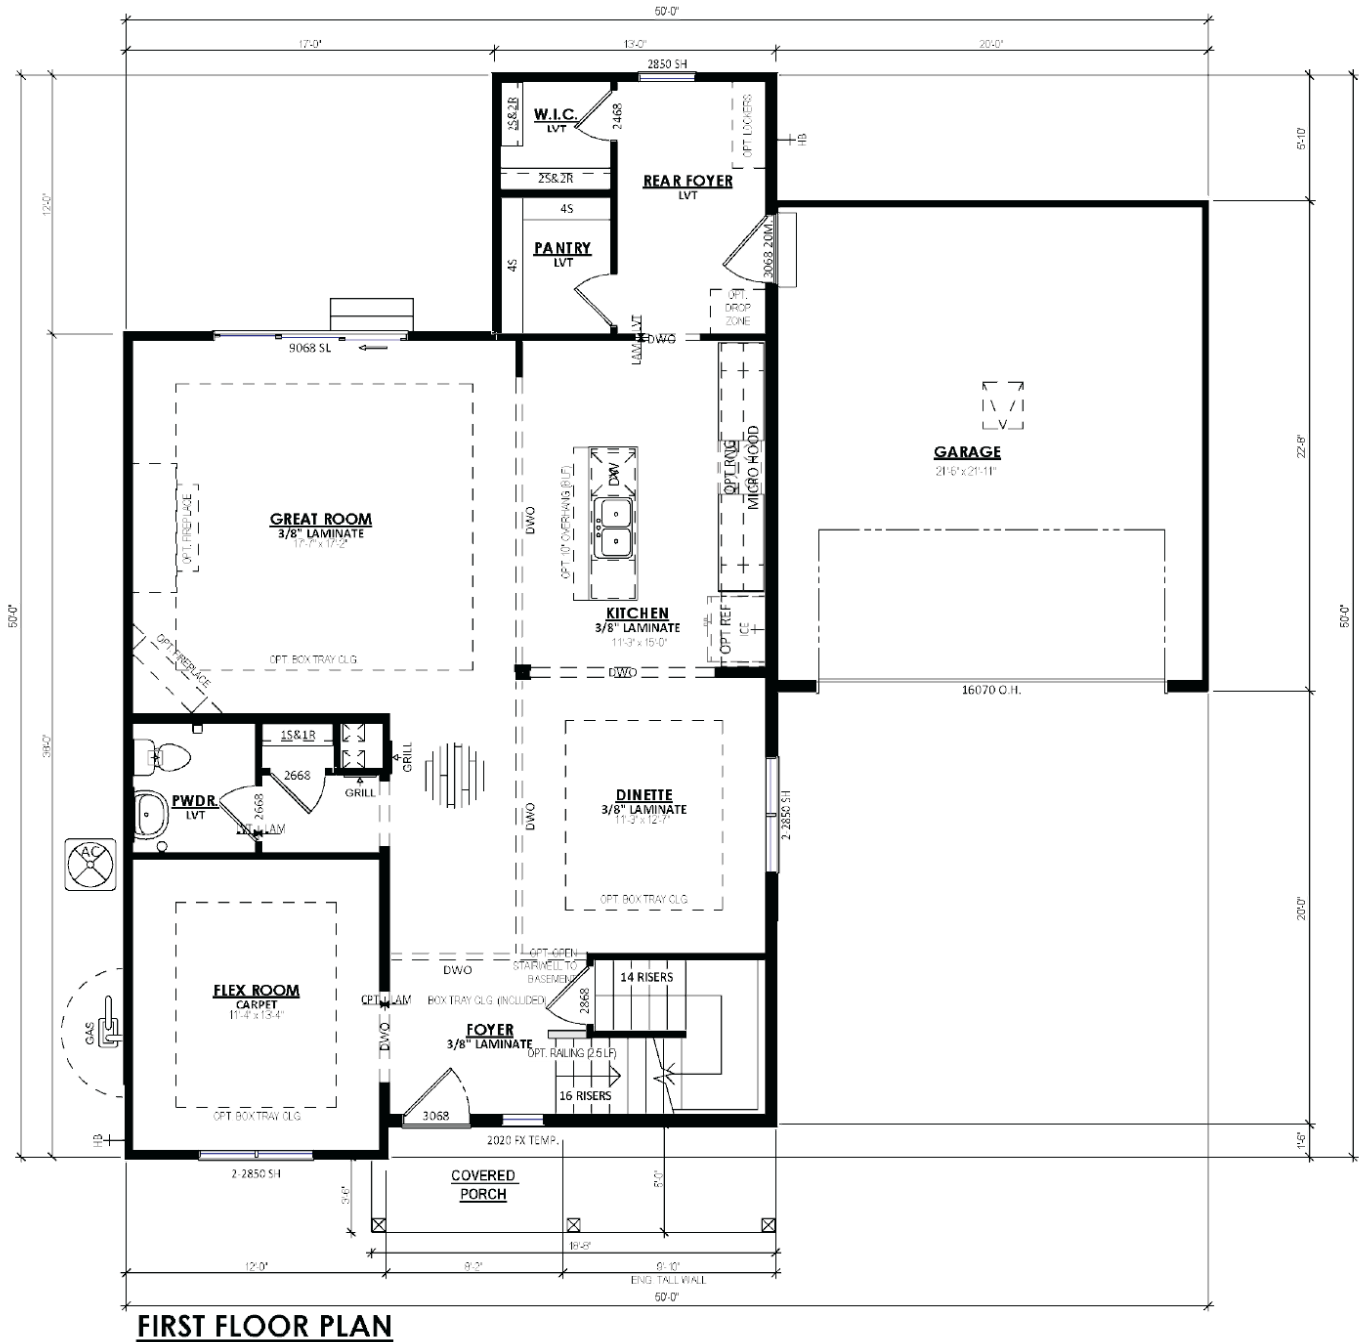

The Waterberry

Terravessa

Call Today
(608) 401-4769

The information, text, graphics and links provided herein are provided by Tim O'Brien Homes as a convenience to its customers. Tim O'Brien Homes does not guarantee the accuracy or completeness of the information, text, graphics, links and other items contained on this website or any other website. All prices, promotions and specifications are subject to change at any time without notice based on the discretion of Tim O'Brien Homes.