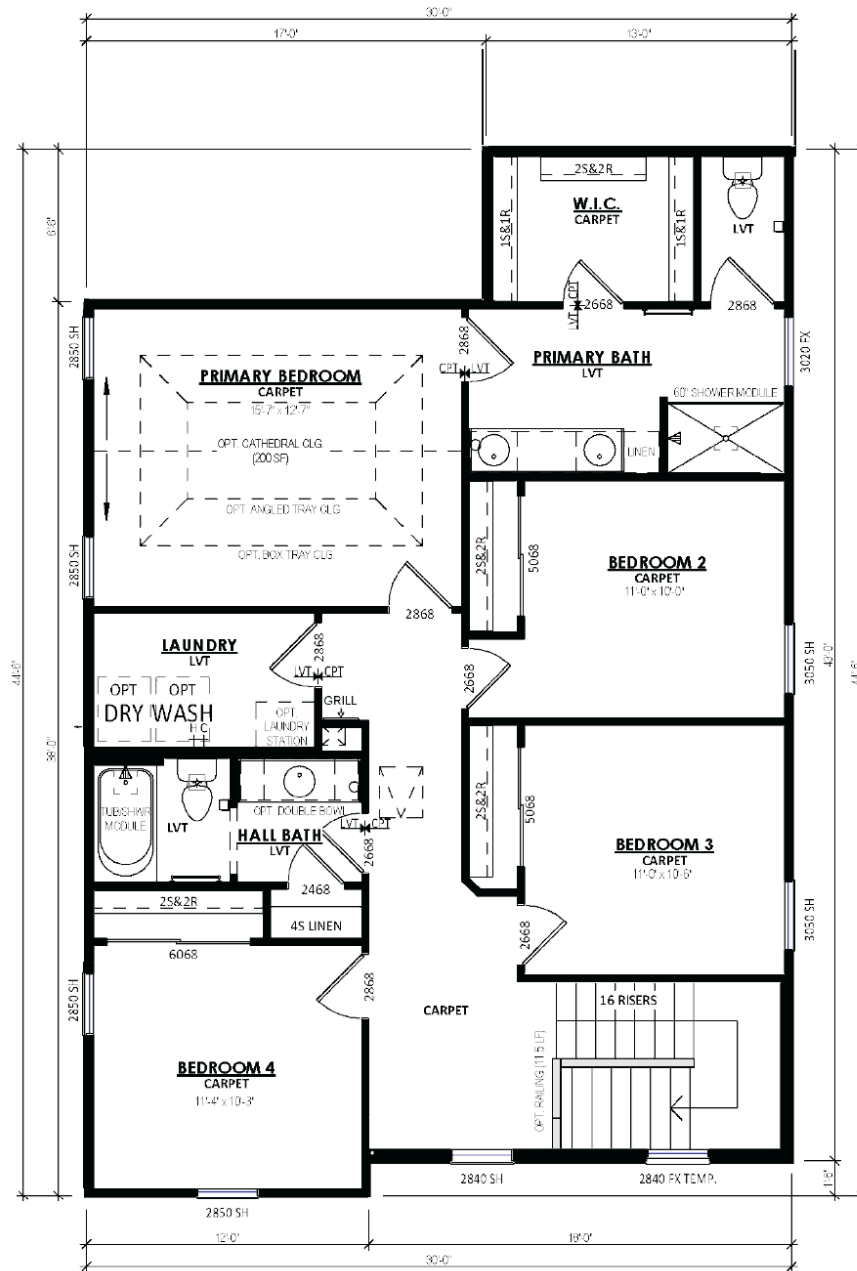

 2.5 - 3 Bathrooms

 2,395 Sq. Ft.

 2 Car Garage

 49 HERS Score

The Waterberry is a spacious and functional home with a well-defined Dinette that flows into the Kitchen with an extended island and Great Room with access to an outdoor space. The kitchen is perfect for cooking up your favorite meals. The first floor also includes a versatile Flex Room with a closet that can be converted into a fifth bedroom, as well as a Powder Room and linen closet. Upstairs are three secondary bedrooms with a full bathroom, a convenient Laundry Room, and a Primary Suite with a walk-in closet and toilet room.

The Waterberry

Terravessa

Call Today
(608) 401-4769

SECOND FLOOR PLAN