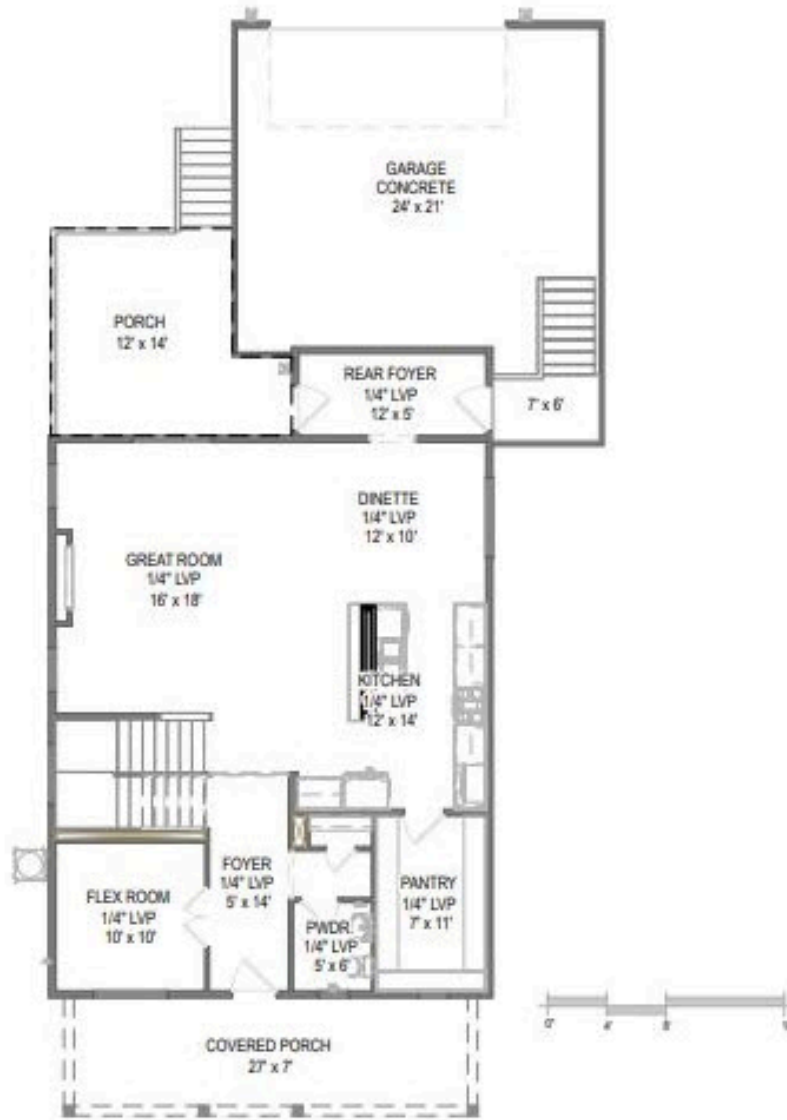

4777 Lacy Road

Fitchburg, WI 53711

Call Today
(608) 401-4769

First Floor