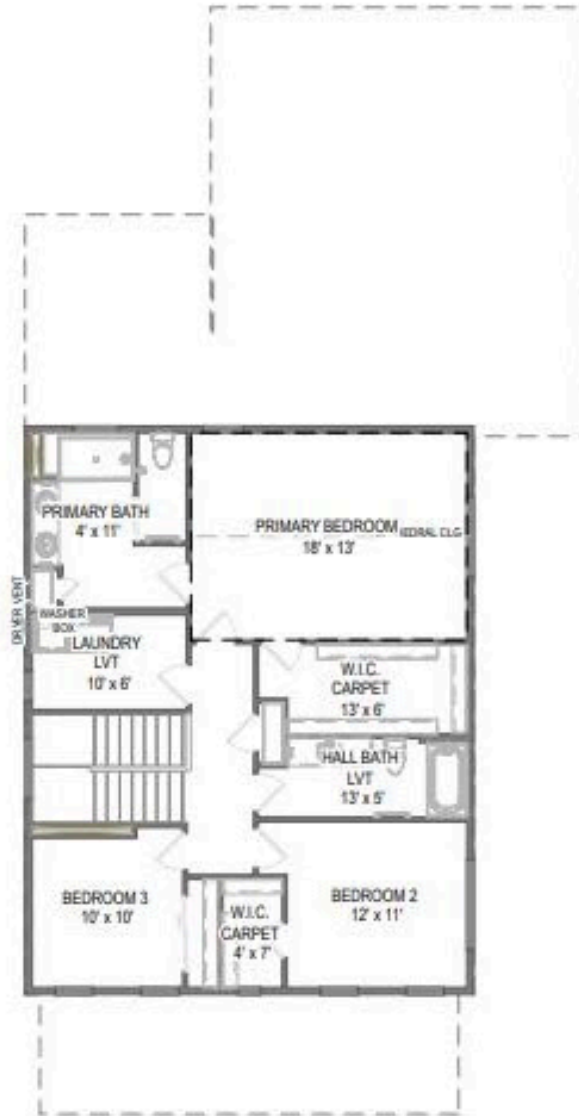

Home Plan: The Mulberry

 3 Bedrooms

 2.5 Bathrooms

 2,370 Sq. Ft.

 2 Car Garage

Move-In Ready NEW CONSTRUCTION! The Mulberry offers 2-story open-concept living w/ a rear 2+car garage w/ extra space, an oversized front porch & tons of curb appeal in the front of the home! The main level boasts a spacious Great Room w/ Fireplace which steps out onto your porch overlooking your landscaped low-maintenance yard. The Dining area & spacious Kitchen are ideal for hosting, leading to a HUGE pantry. Main floor flex room is a great size. Upstairs offers 3 bedrooms, including a large Primary retreat w/ Cathedral Ceiling, Large walk in closet & luxury en-suite bath w/ tile shower. Convenient 2nd floor laundry room. Endless potential for a custom designed finished basement if desired.

4777 Lacy Road

Fitchburg, WI 53711

Call Today
(608) 401-4769

First Floor

4777 Lacy Road

Fitchburg, WI 53711

Call Today
(608) 401-4769

Second Floor