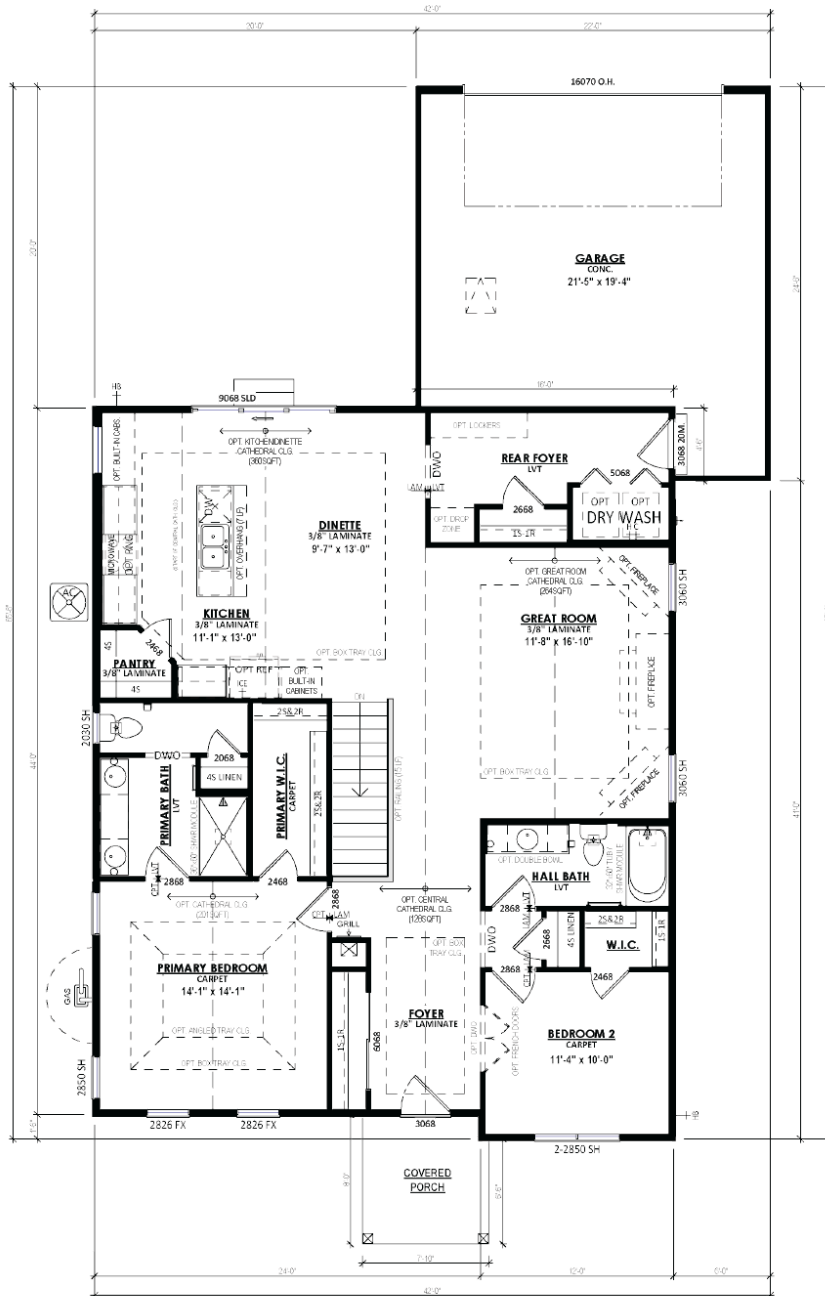

The Monet

Terravessa

Call Today
(608) 401-4769

FIRST FLOOR PLAN