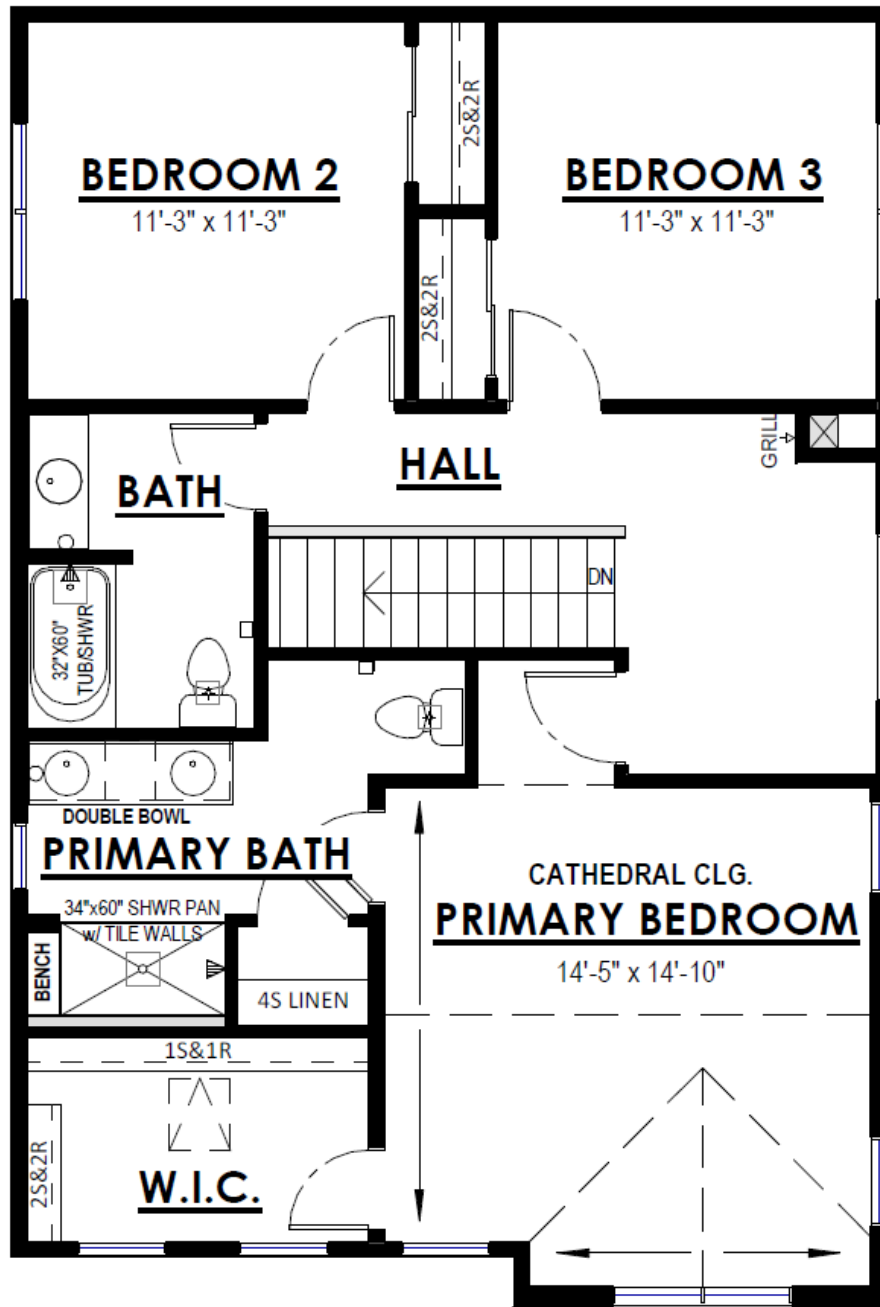

4822 Lacy Road

Fitchburg, WI 53711

Call Today
(608) 401-4769

SECOND FLOOR

The information, text, graphics and links provided herein are provided by Tim O'Brien Homes as a convenience to its customers. Tim O'Brien Homes does not guarantee the accuracy or completeness of the information, text, graphics, links and other items contained on this website or any other website. All prices, promotions and specifications are subject to change at any time without notice based on the discretion of Tim O'Brien Homes.