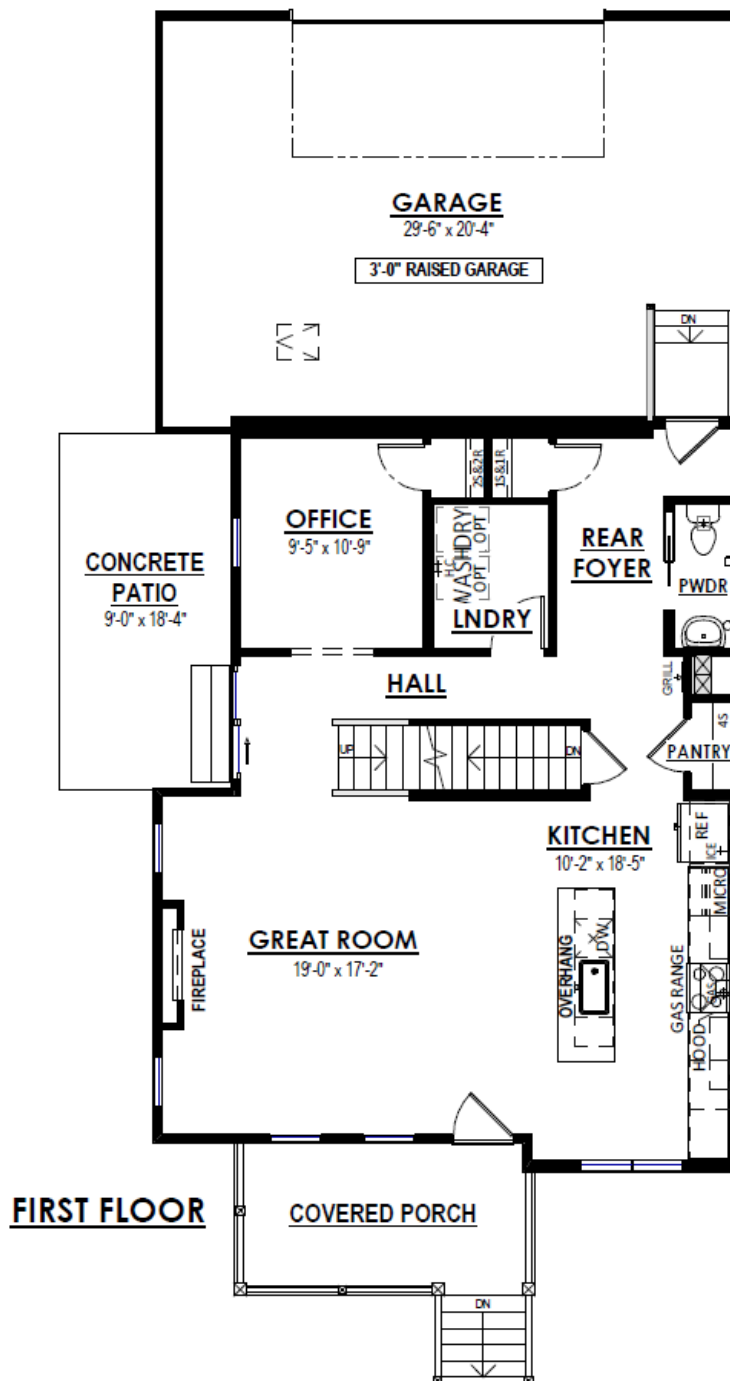

4822 Lacy Road

Fitchburg, WI 53711

Call Today
(608) 401-4769

The information, text, graphics and links provided herein are provided by Tim O'Brien Homes as a convenience to its customers. Tim O'Brien Homes does not guarantee the accuracy or completeness of the information, text, graphics, links and other items contained on this website or any other website. All prices, promotions and specifications are subject to change at any time without notice based on the discretion of Tim O'Brien Homes.