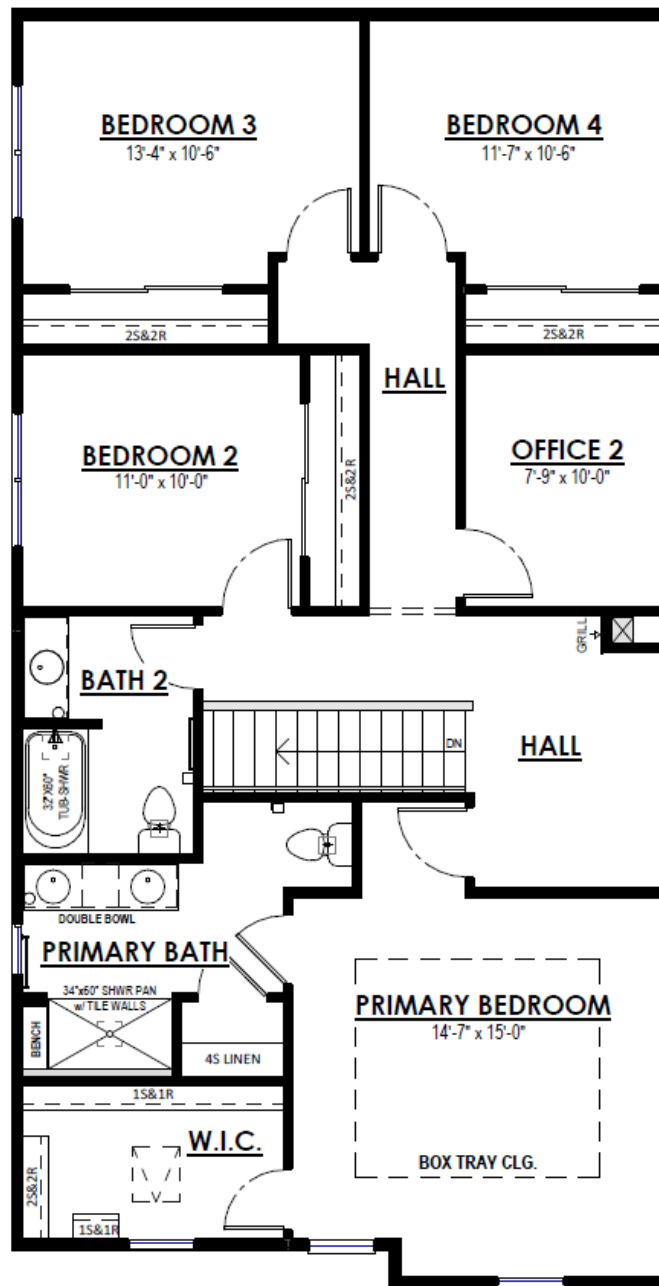

4819 Lacy Road

Fitchburg, WI 53711

Call Today
(608) 401-4769

SECOND FLOOR

The information, text, graphics and links provided herein are provided by Tim O'Brien Homes as a convenience to its customers. Tim O'Brien Homes does not guarantee the accuracy or completeness of the information, text, graphics, links and other items contained on this website or any other website. All prices, promotions and specifications are subject to change at any time without notice based on the discretion of Tim O'Brien Homes.