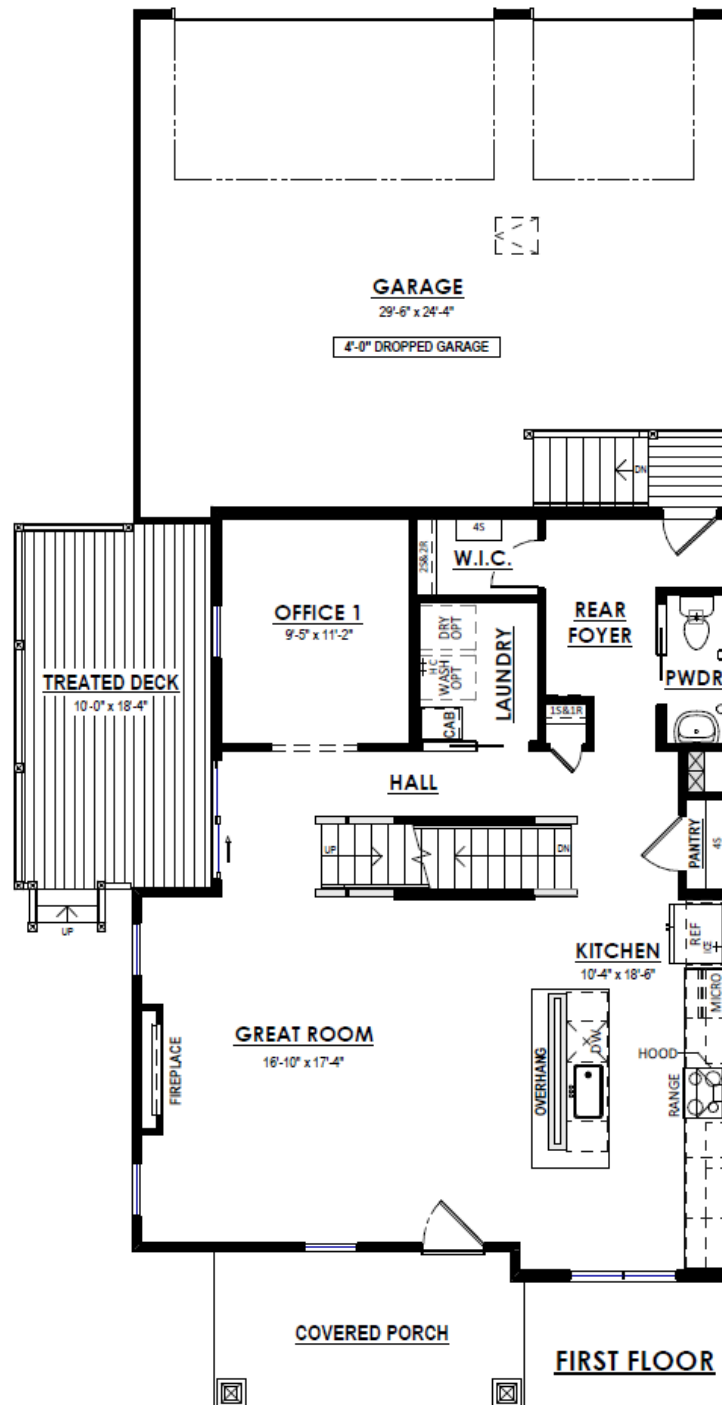

4819 Lacy Road

Fitchburg, WI 53711

TIM O'BRIEN
homes

Call Today
(608) 401-4769

The information, text, graphics and links provided herein are provided by Tim O'Brien Homes as a convenience to its customers. Tim O'Brien Homes does not guarantee the accuracy or completeness of the information, text, graphics, links and other items contained on this website or any other website. All prices, promotions and specifications are subject to change at any time without notice based on the discretion of Tim O'Brien Homes.