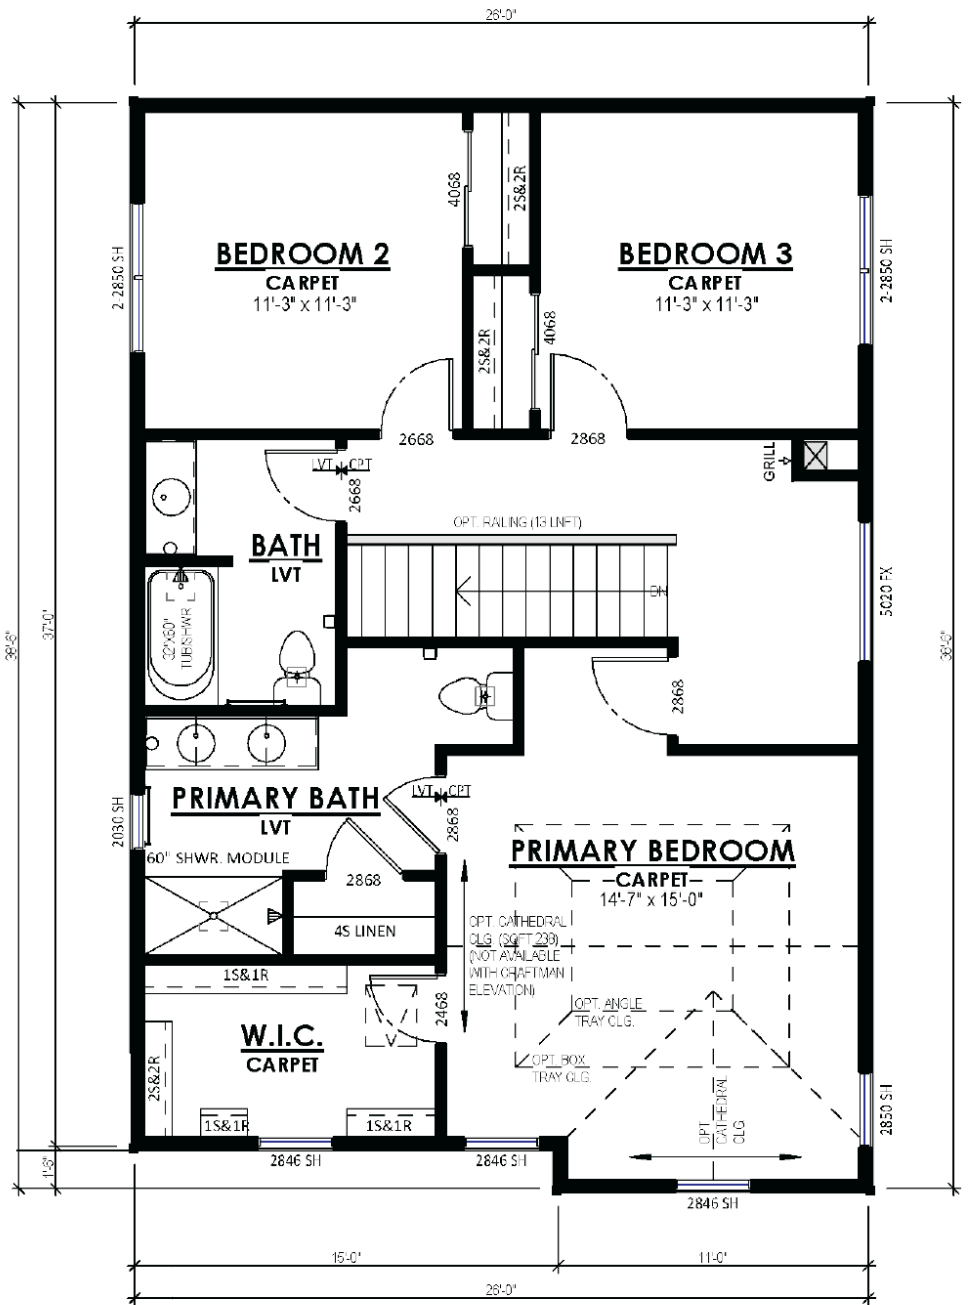

The Abbott

Terravessa

Call Today
(608) 401-4769

STANDARD SECOND FLOOR