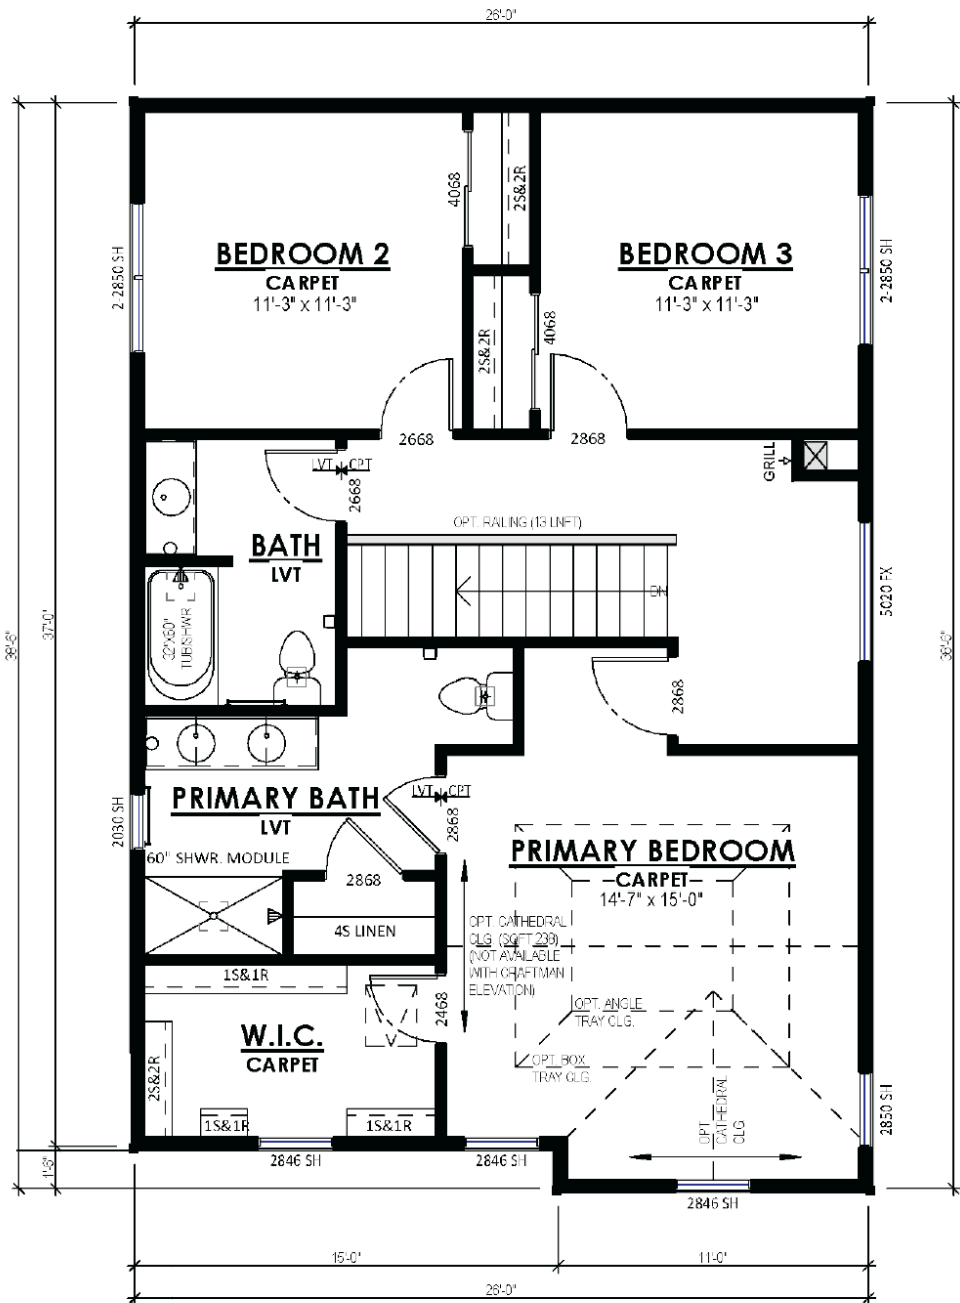

Experience the homely allure of The Abbott, a 2-story design featuring a thoughtful alley-access garage and comfortable living spaces. Upon entering, you're greeted by a generous, interconnected area encompassing the Great Room, Dinette, and Kitchen, all tailored for an open-plan living. Tucked towards the rear of the house is a Flex Room, a tranquil nook that is perfect for setting up a home office. The Rear Foyer hosts a practical Laundry Room, a walk-in closet and a discreet powder room, all leading to the garage. On the second floor, you'll find three bedrooms, including the spacious Primary Suite. This suite offers a sizable walk-in closet and an elegant bathroom, ensuring an ideal blend of style and comfort.

## STANDARD SECOND FLOOR