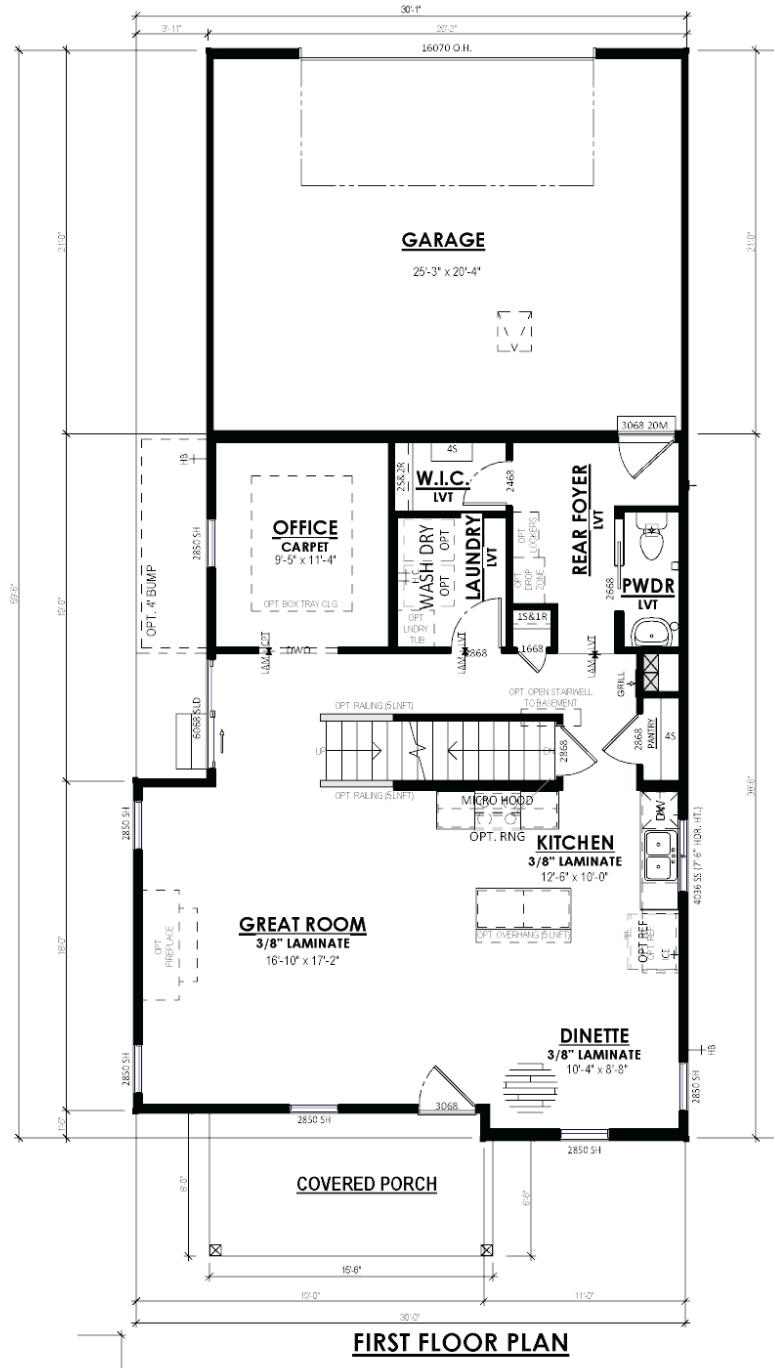

The Abbott

Terravessa

Call Today
(608) 401-4769