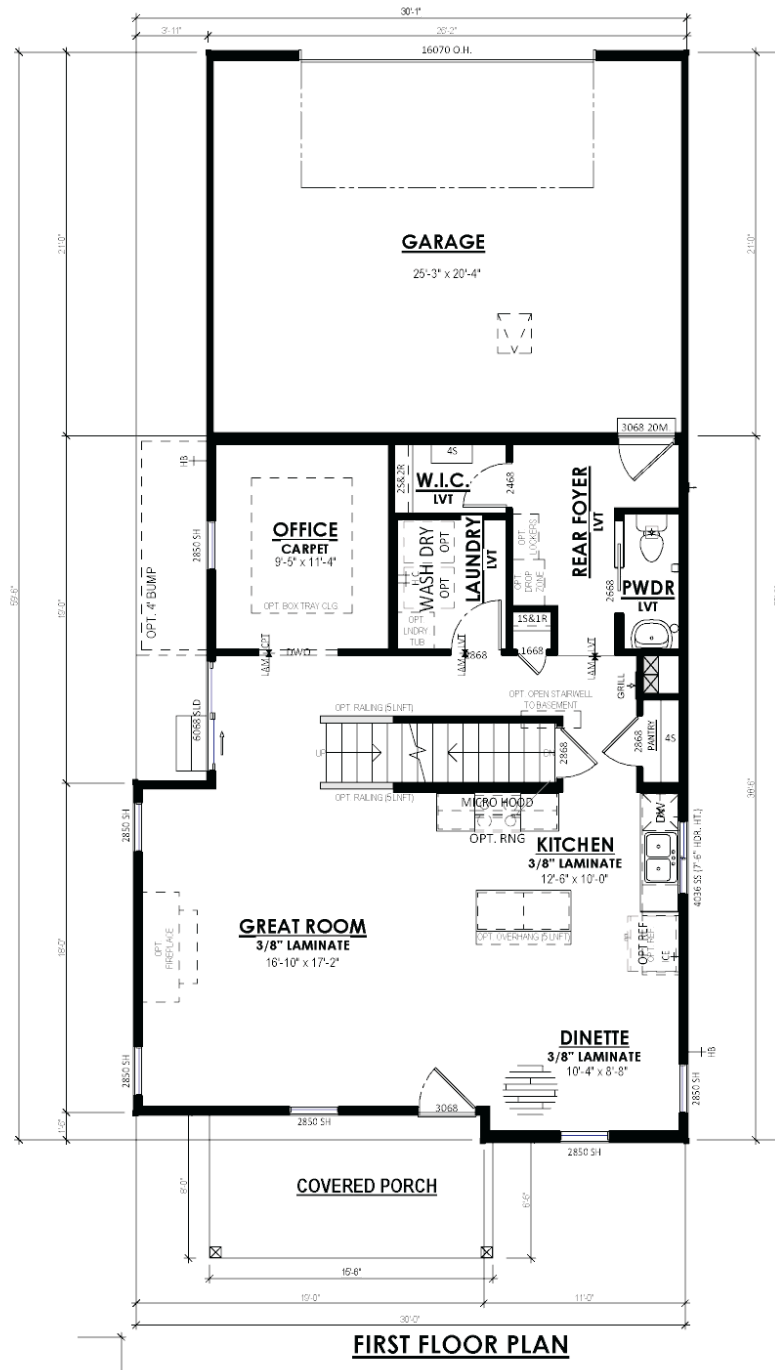

The Abbott

Terravessa

Call Today
(608) 401-4769