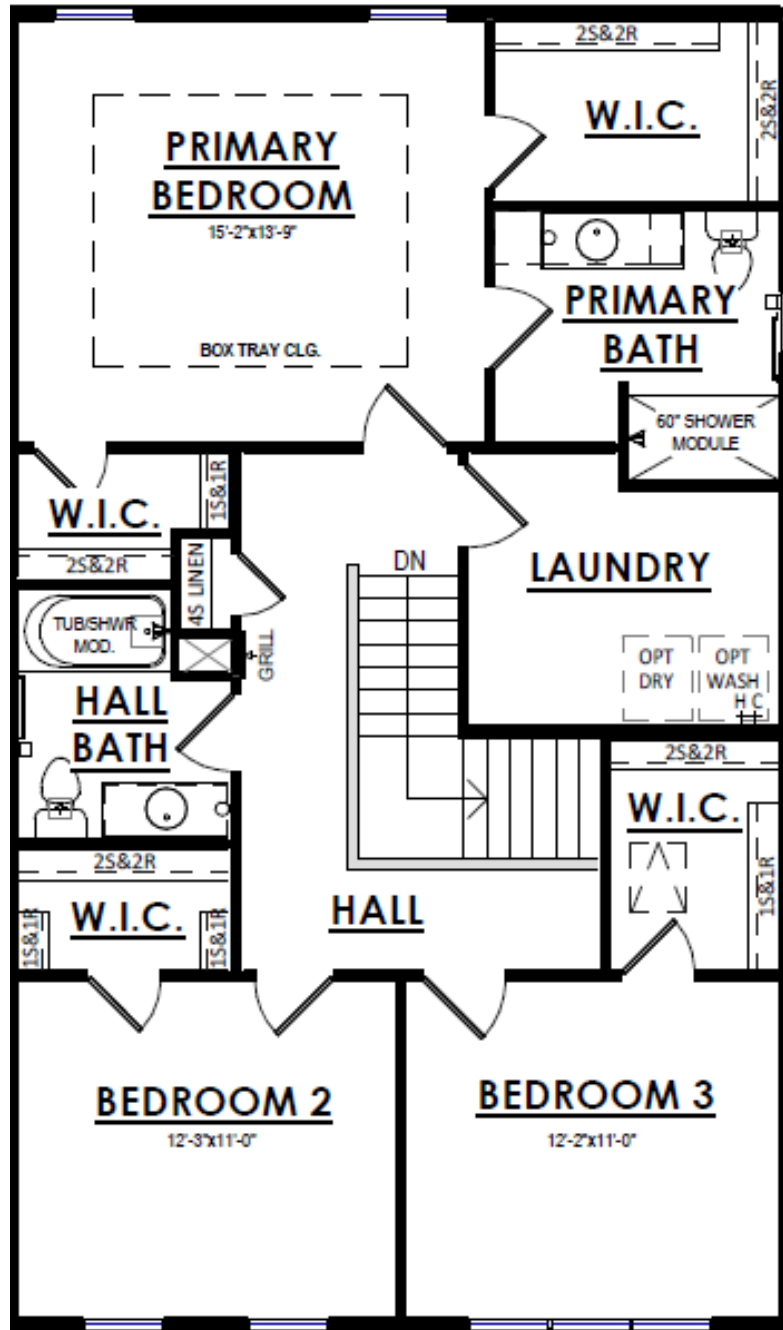

3187 Drumlin Ridge

Cottage Grove, WI 53527

Call Today
(608) 401-4769

The information, text, graphics and links provided herein are provided by Tim O'Brien Homes as a convenience to its customers. Tim O'Brien Homes does not guarantee the accuracy or completeness of the information, text, graphics, links and other items contained on this website or any other website. All prices, promotions and specifications are subject to change at any time without notice based on the discretion of Tim O'Brien Homes.