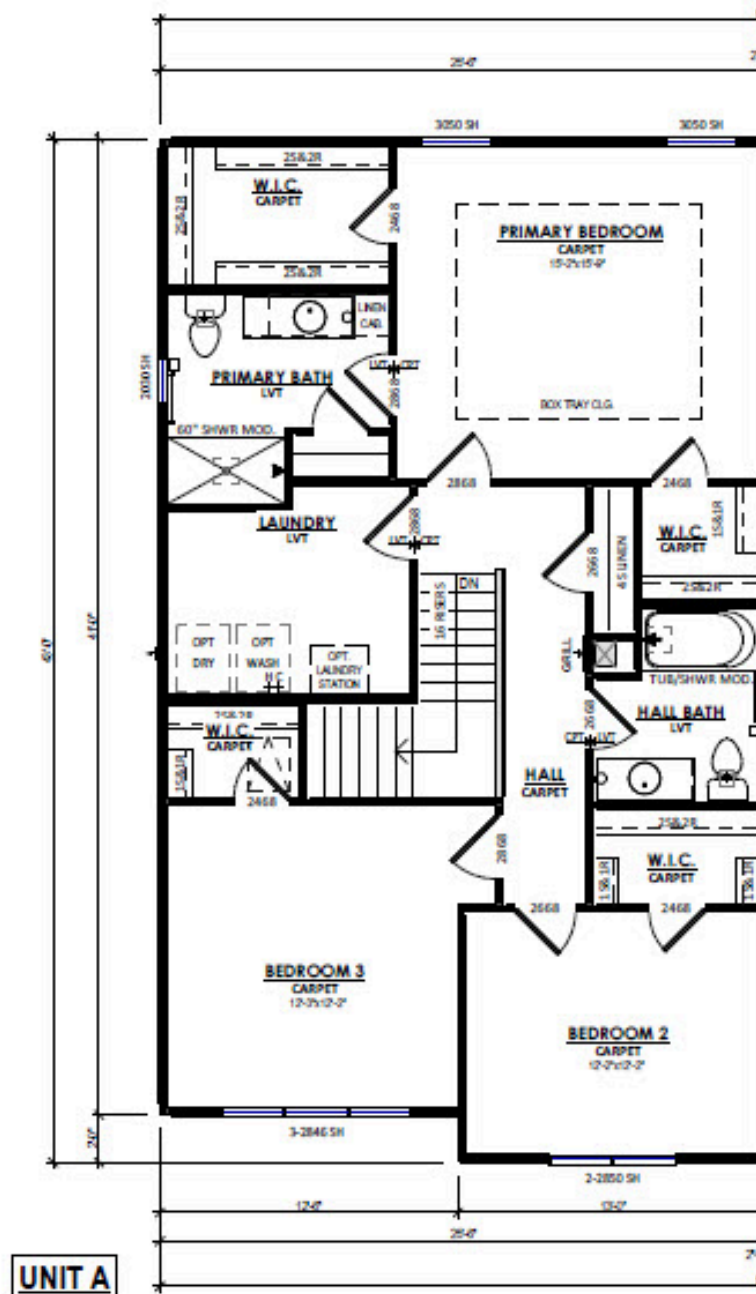

3183 Drumlin Ridge Dr.

Cottage Grove, WI 53527

Call Today
(608) 401-4769