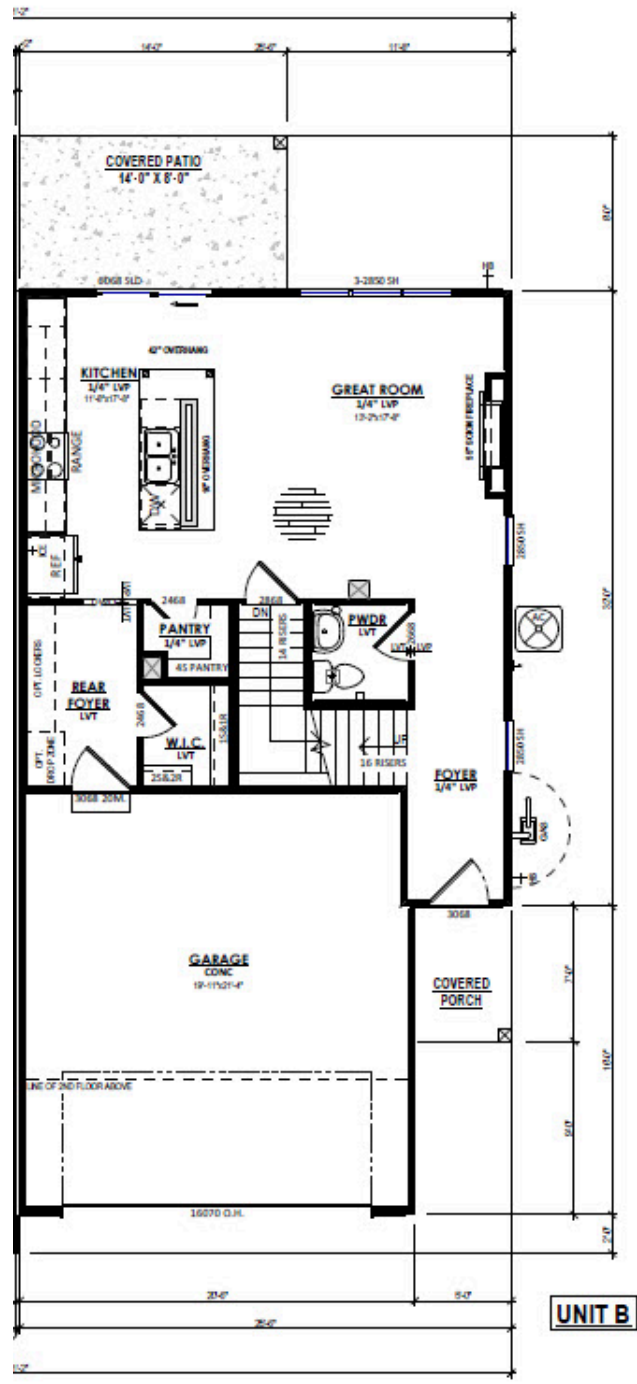

3181 Drumlin Ridge Dr.

Cottage Grove, WI 53527

Call Today
(608) 401-4769