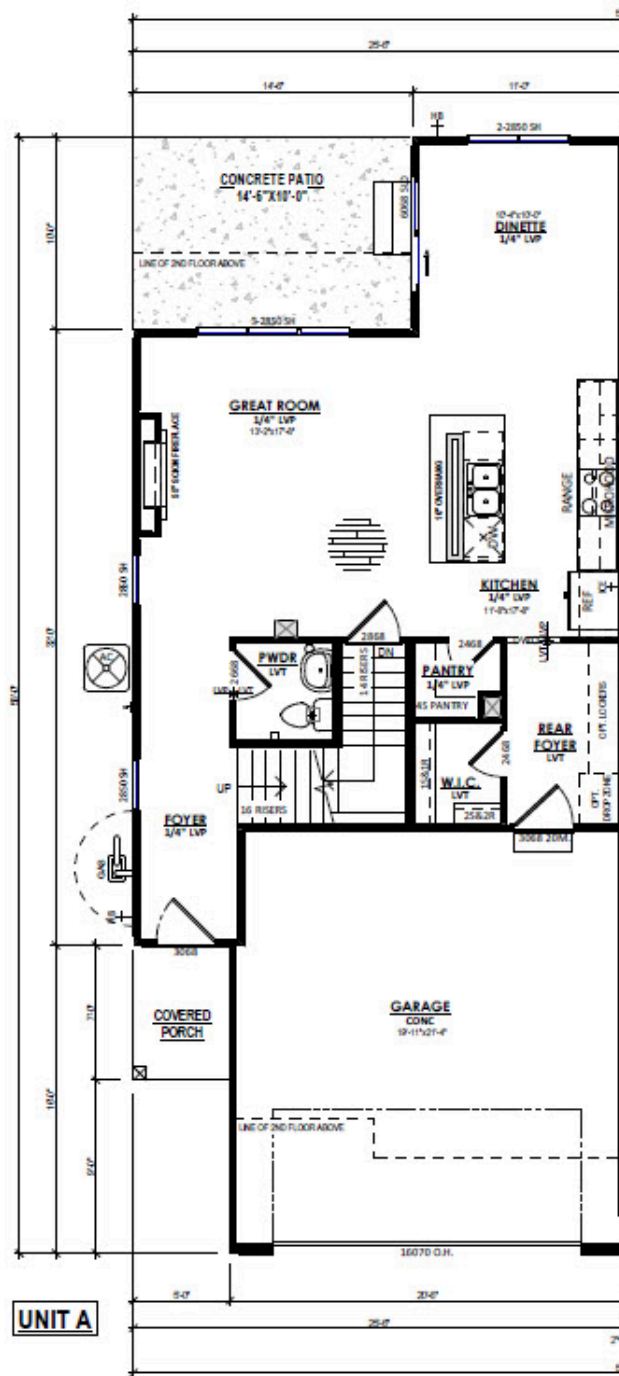

3171 Drumlin Ridge Dr.

Cottage Grove, WI 53527

Call Today
(608) 401-4769