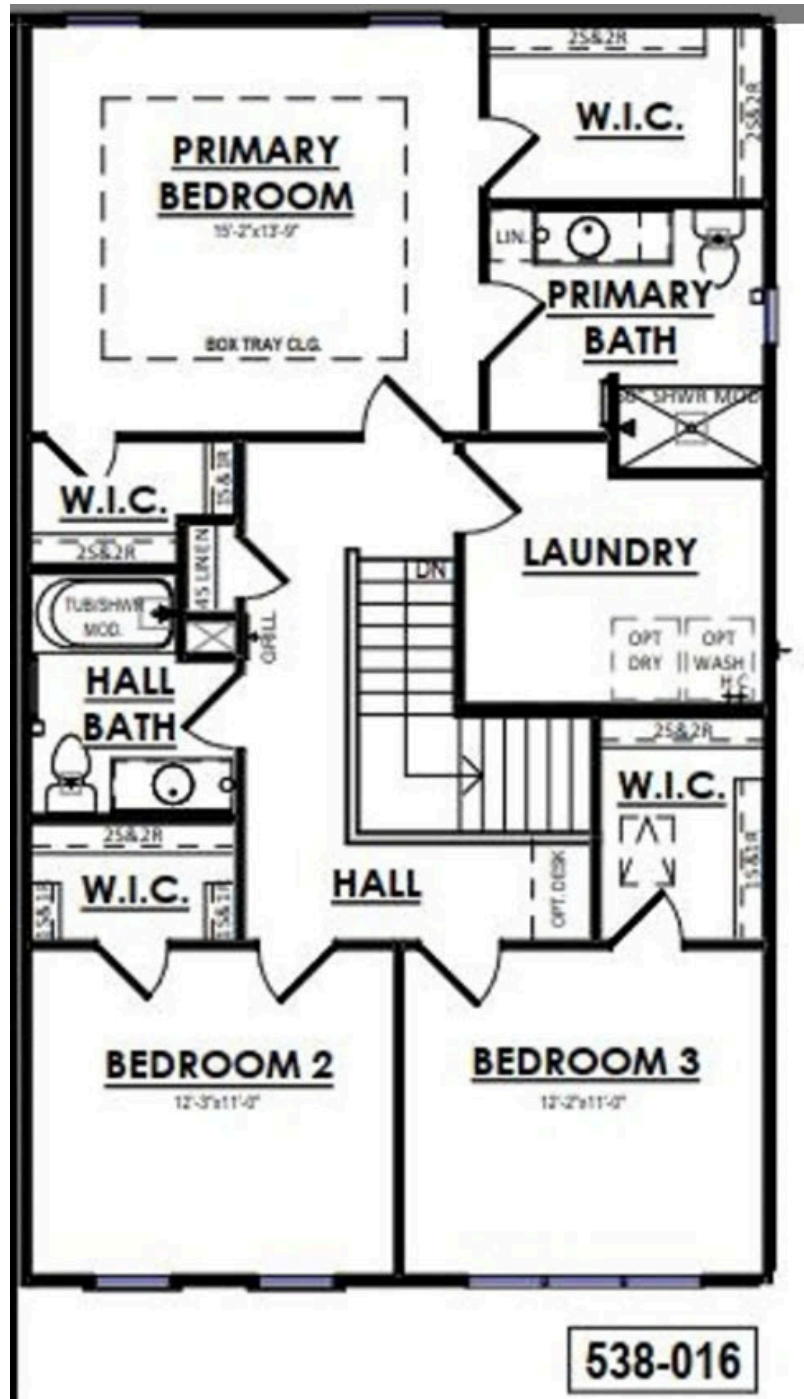

3165 Drumlin Ridge Drive

Cottage Grove, WI 53527

Call Today
(608) 401-4769