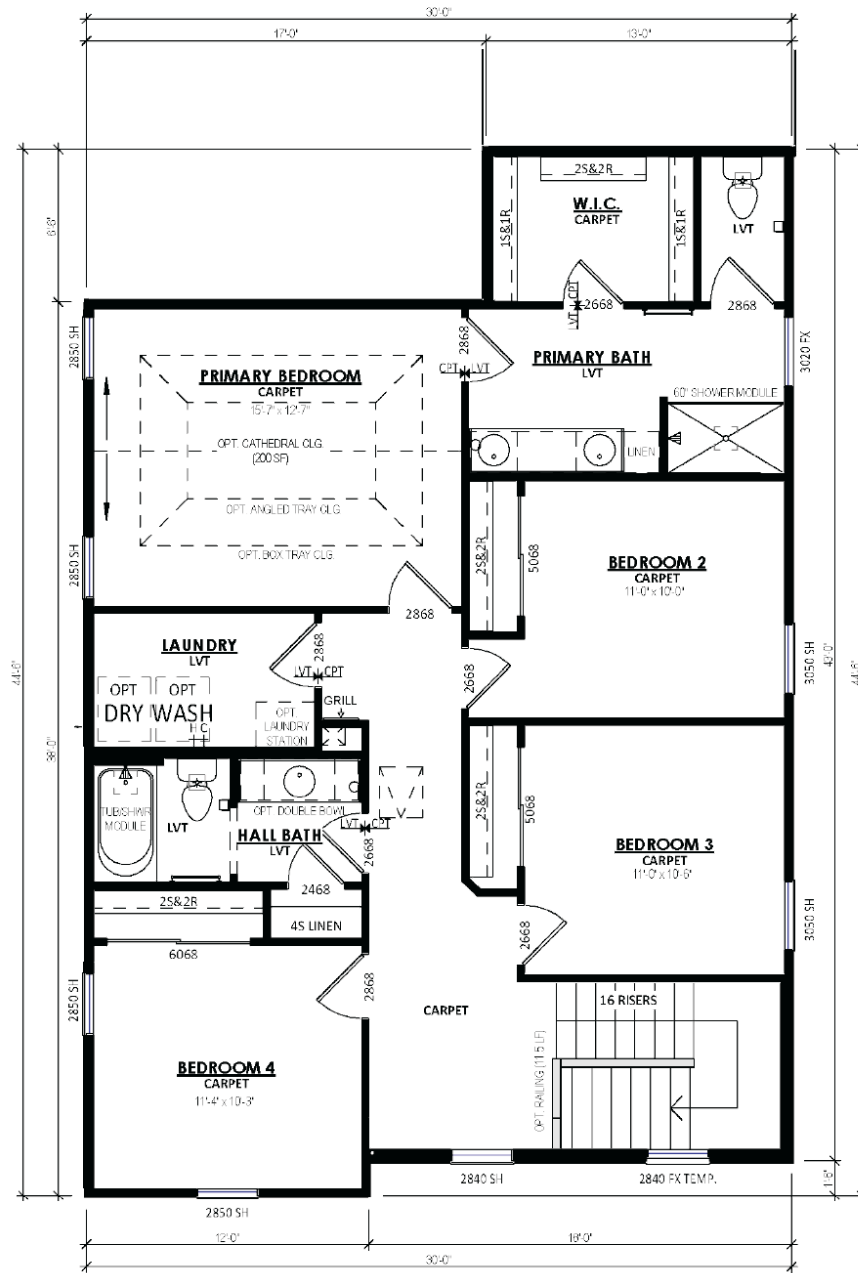

 2.5 - 3 Bathrooms

 2,395 Sq. Ft.

 2 Car Garage

 49 HERS Score

The Waterberry is a spacious and functional home with a well-defined Dinette that flows into the Kitchen with an extended island and Great Room with access to an outdoor space. The kitchen is perfect for cooking up your favorite meals. The first floor also includes a versatile Flex Room with a closet that can be converted into a fifth bedroom, as well as a Powder Room and linen closet. Upstairs are three secondary bedrooms with a full bathroom, a convenient Laundry Room, and a Primary Suite with a walk-in closet and toilet room.

The Waterberry

Available in 4 Neighborhoods

Call Today
(262) 239-7342

The Waterberry

Available in 4 Neighborhoods

Call Today
(262) 239-7342

SECOND FLOOR PLAN