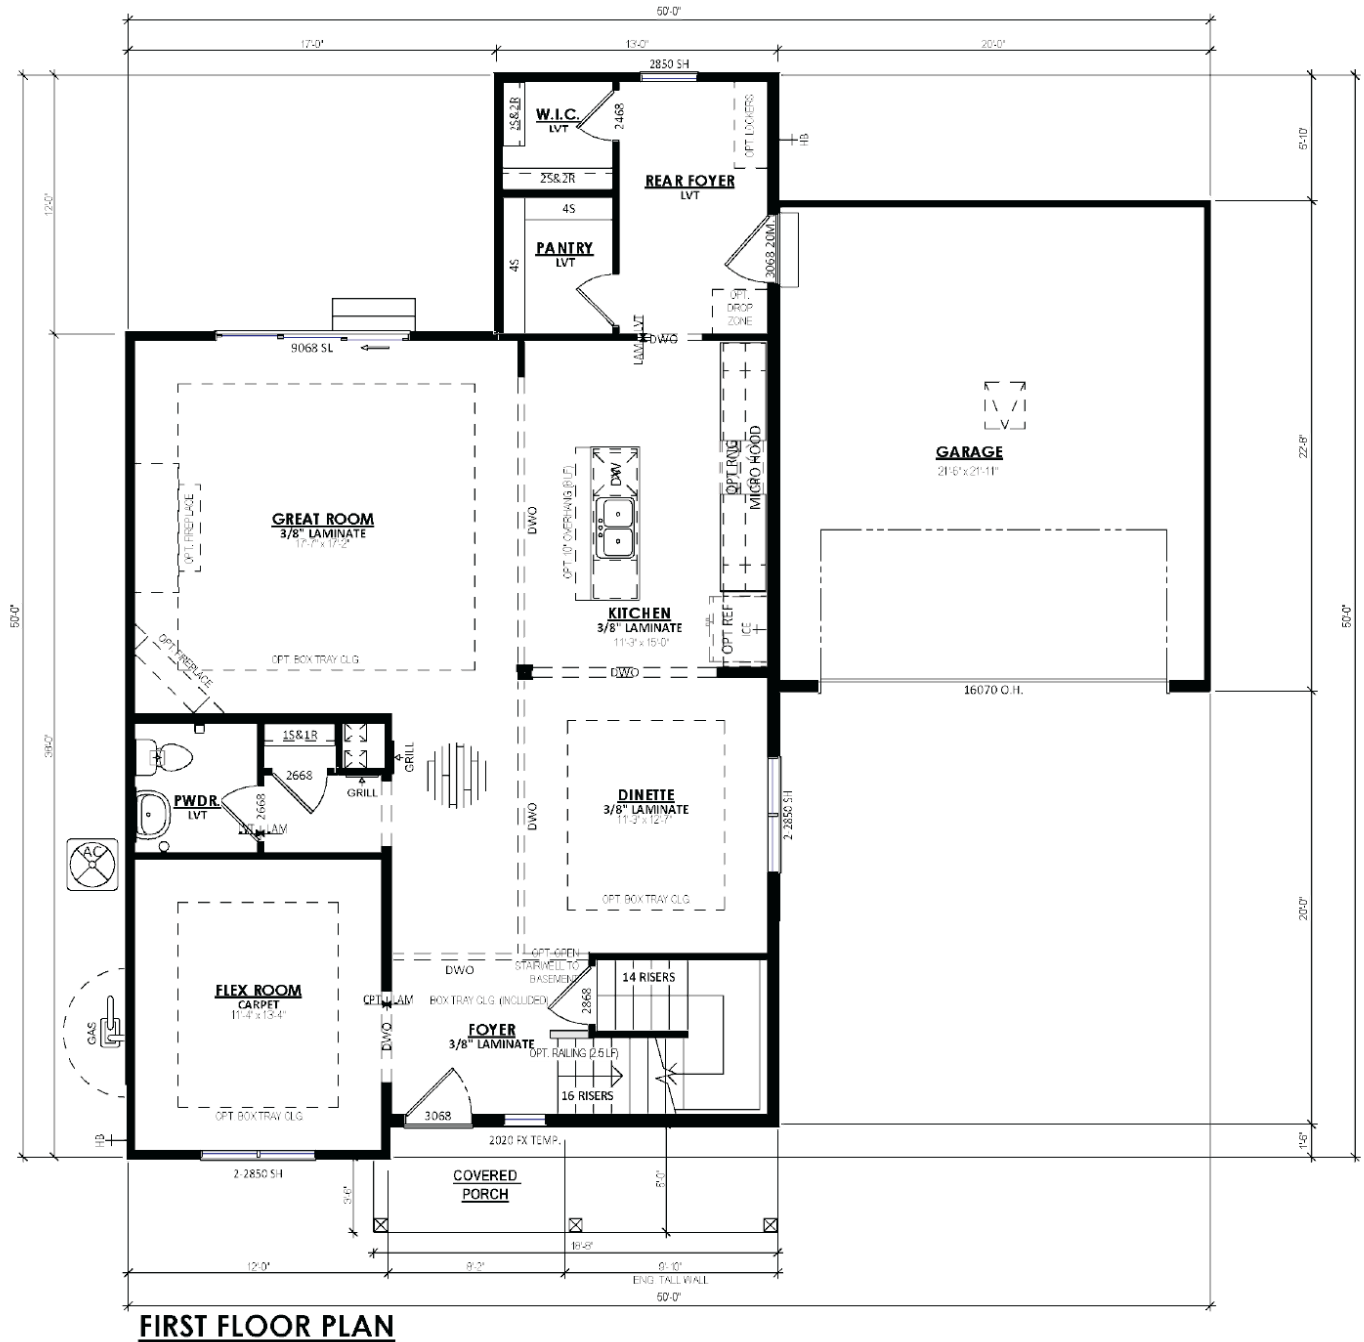

The Waterberry

Available in 4 Neighborhoods

TIM O'BRIEN
homes

Call Today
(262) 239-7342

Call for Price

Home Style: Single Family

6 Elevations Available

 4 - 5 Bedroom

 2.5 - 3 Bathrooms

 2,395 Sq. Ft.

 2 Car Garage

 49 HERS Score

The Waterberry is a spacious and functional home with a well-defined Dinette that flows into the Kitchen with an extended island and Great Room with access to an outdoor space. The kitchen is perfect for cooking up your favorite meals. The first floor also includes a versatile Flex Room with a closet that can be converted into a fifth bedroom, as well as a Powder Room and linen closet. Upstairs are three secondary bedrooms with a full bathroom, a convenient Laundry Room, and a Primary Suite with a walk-in closet and toilet room.

The Waterberry

Available in 4 Neighborhoods

Call Today
(262) 239-7342

The Waterberry

Available in 4 Neighborhoods

Call Today
(262) 239-7342

SECOND FLOOR PLAN