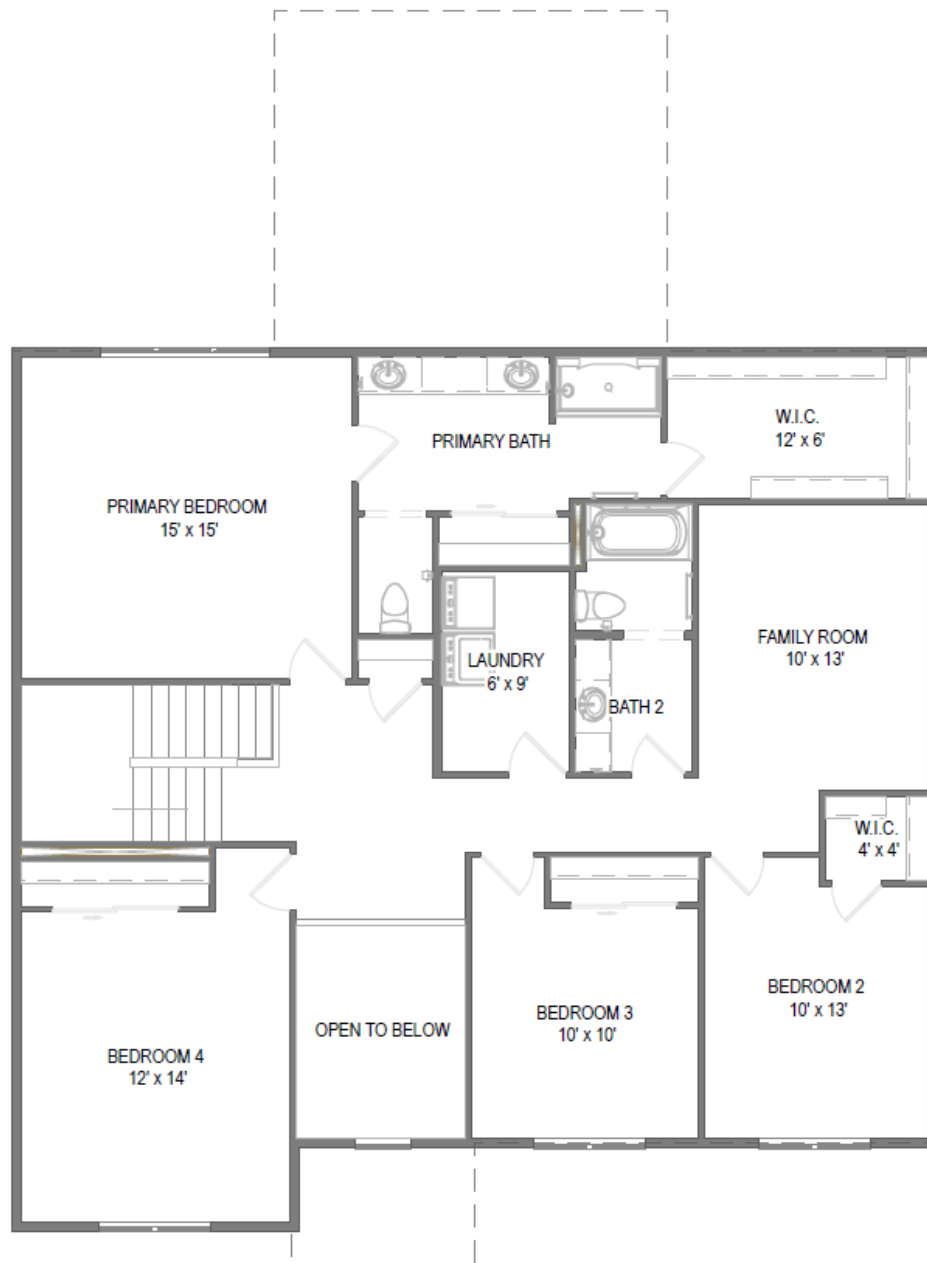

The Sycamore

Available in 34 Neighborhoods

Call Today
(262) 239-7342

Second Floor