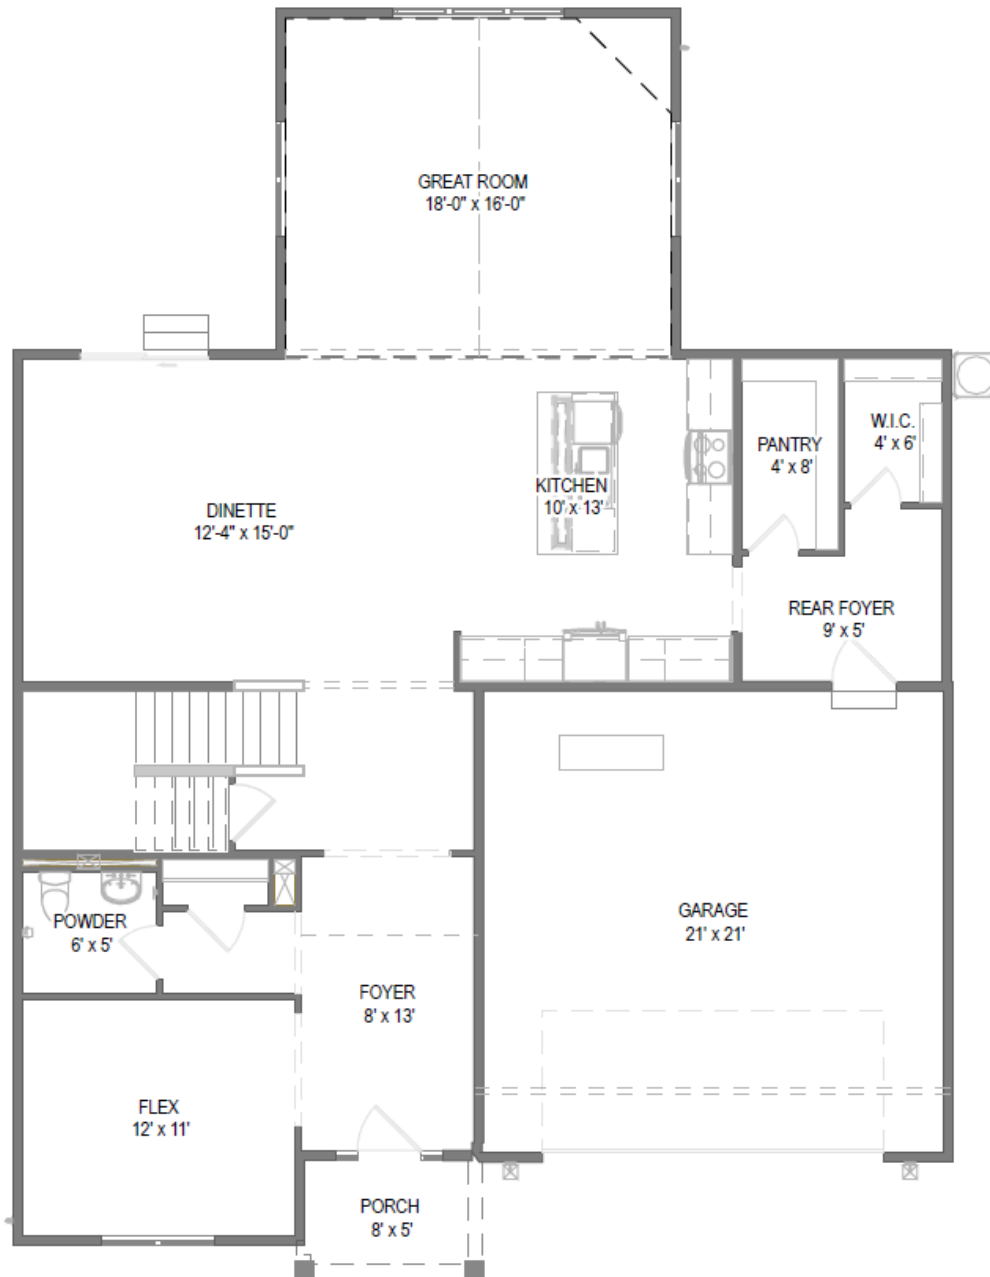

The Sycamore

Available in 34 Neighborhoods

TIM O'BRIEN
homes

Call Today
(262) 239-7342

First Floor

The information, text, graphics and links provided herein are provided by Tim O'Brien Homes as a convenience to its customers. Tim O'Brien Homes does not guarantee the accuracy or completeness of the information, text, graphics, links and other items contained on this website or any other website. All prices, promotions and specifications are subject to change at any time without notice based on the discretion of Tim O'Brien Homes.