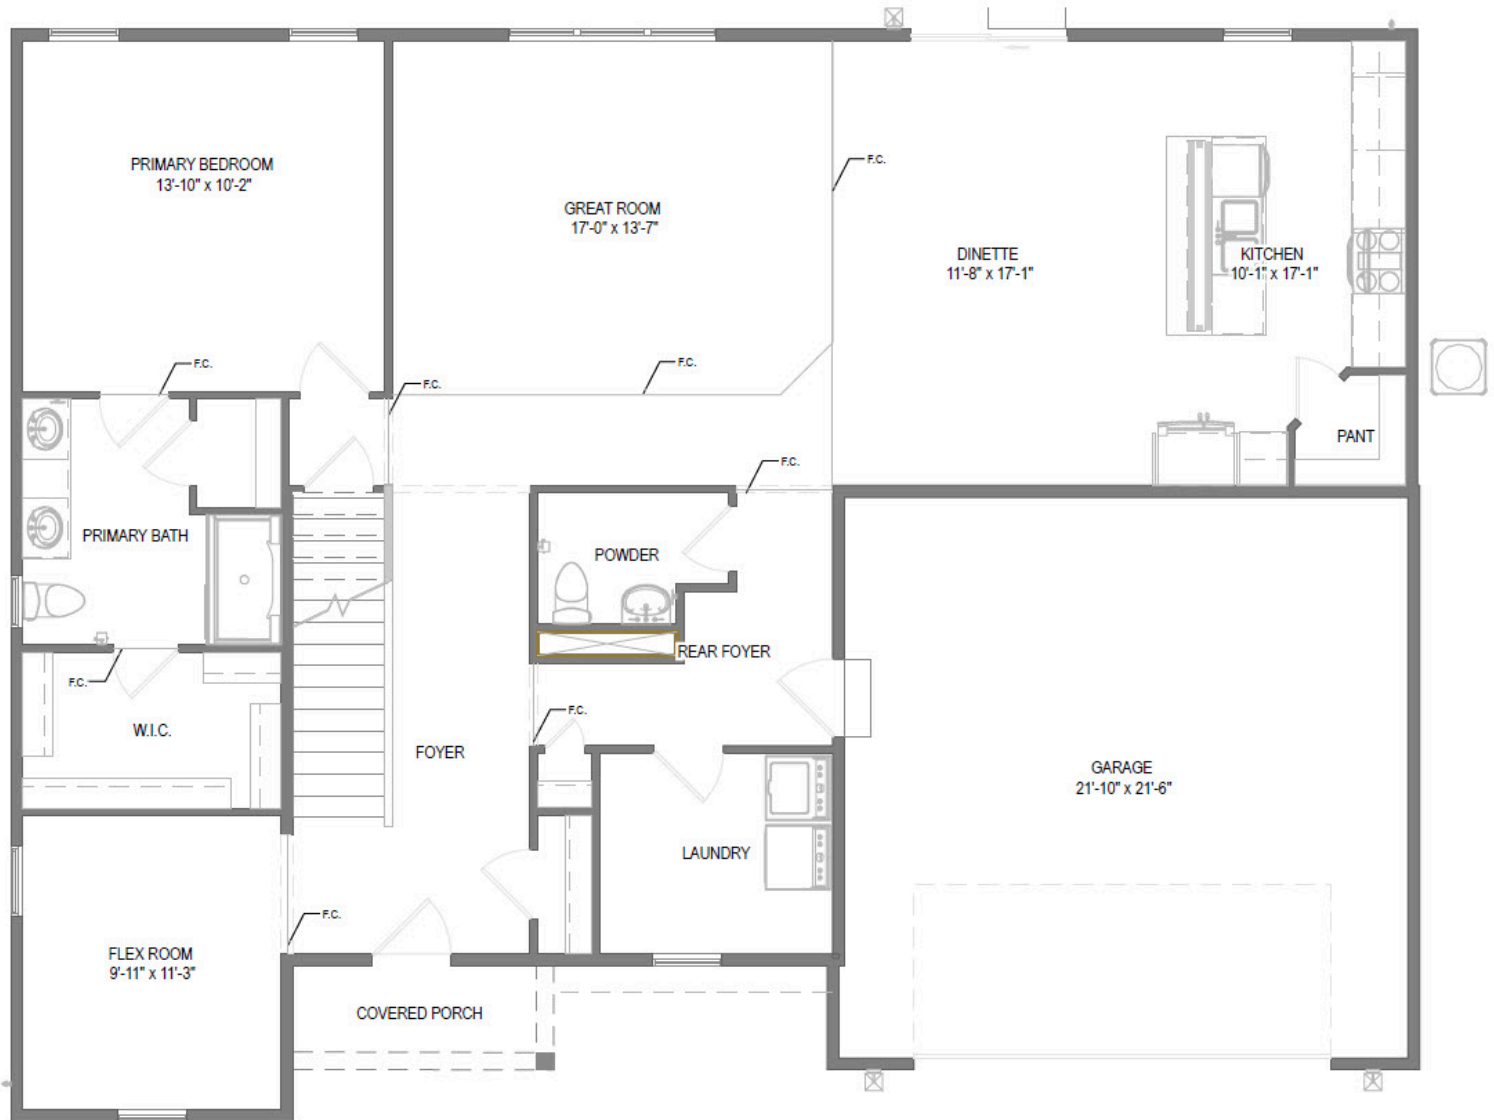

The Alpine

Available in 34 Neighborhoods

Call Today
(262) 239-7342

First Floor