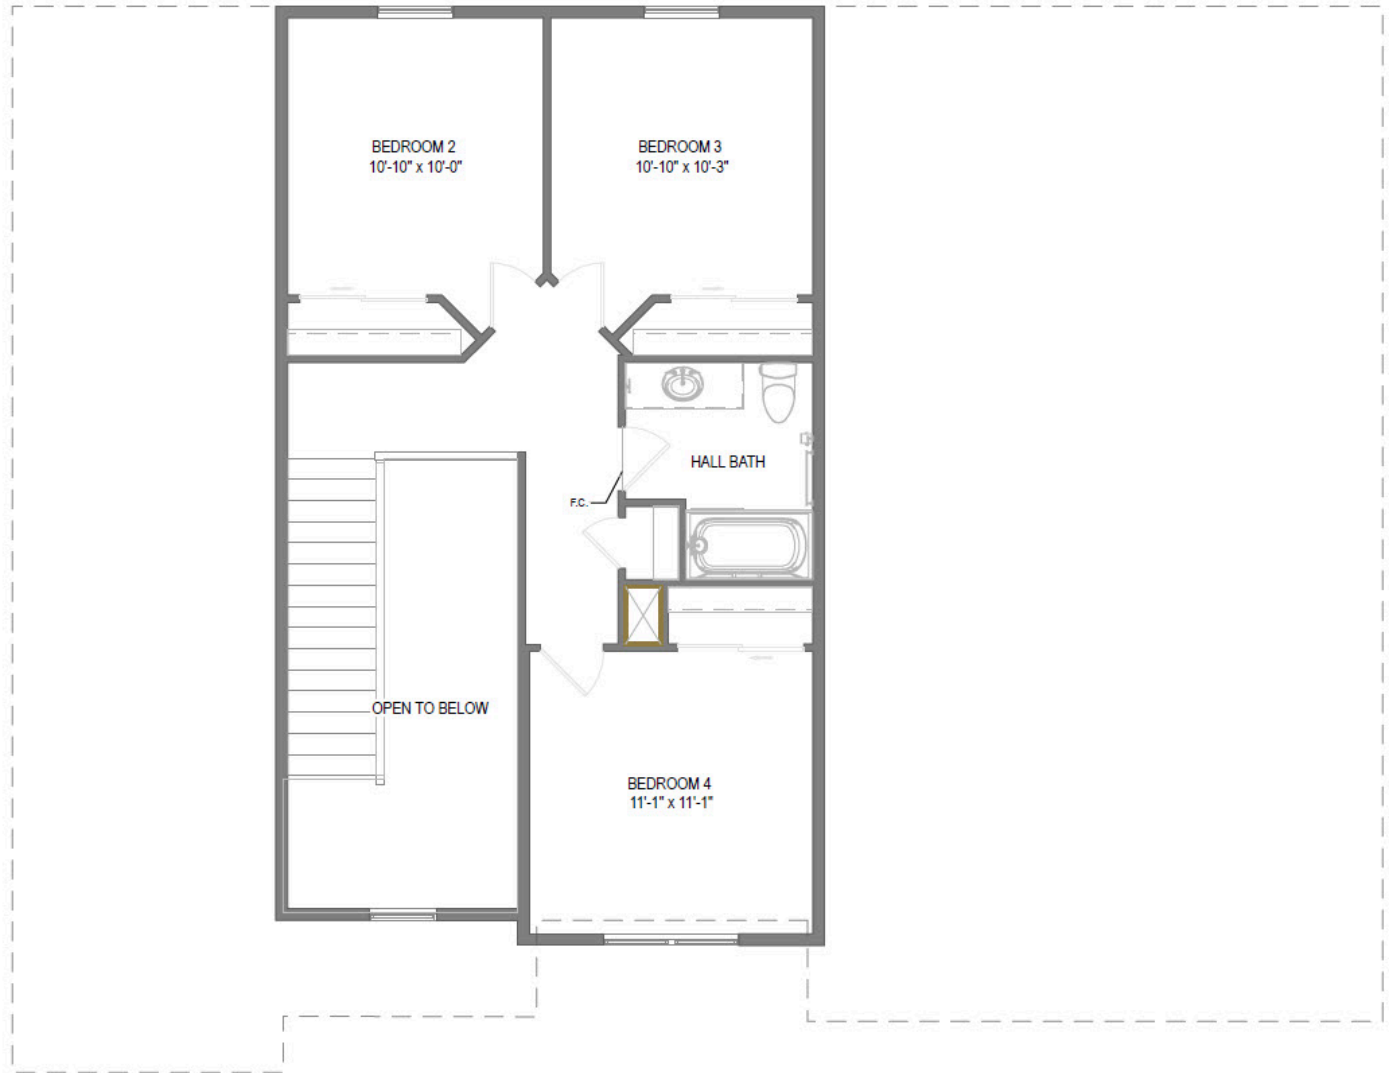

The Alpine

Available in 34 Neighborhoods

TIM O'BRIEN
homes

Call Today
(262) 239-7342

Second Floor

The information, text, graphics and links provided herein are provided by Tim O'Brien Homes as a convenience to its customers. Tim O'Brien Homes does not guarantee the accuracy or completeness of the information, text, graphics, links and other items contained on this website or any other website. All prices, promotions and specifications are subject to change at any time without notice based on the discretion of Tim O'Brien Homes.